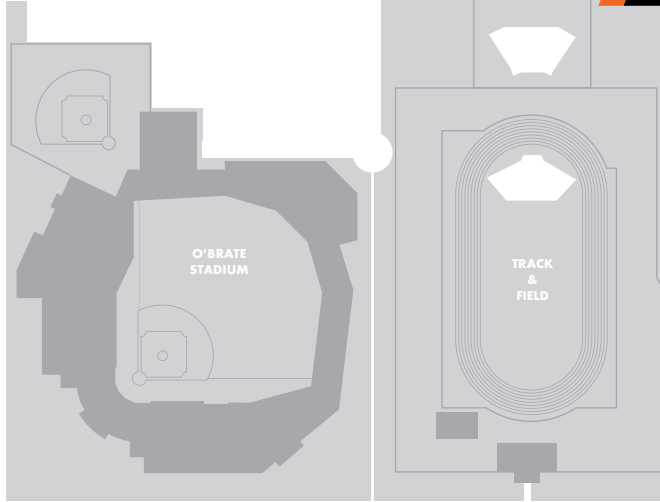

ESKRIDGE

COWGIRL SOFTBALL GAMEDAY PARKING AREAS

- FREE GENERAL PUBLIC GAMEDAY PARKING
- FREE CAMPUS PARKING M-F AFTER 5 PM & WEEKENDS
- FREE GRASS PARKING WEATHER PERMITTING
- TEAM BUS & OFFICIALS PARKING
- ADA PARKING PERMIT REQUIRED

WASHINGTON

DUCK

McELROY

McELROY

CANTWELL

ATHLETIC VILLAGE

NO PUBLIC PARKING
BENNETT HALL RESIDENTS ONLY

COWGIRL SOFTBALL STADIUM

INDOOR HITTING

ALLIE P. REYNOLDS STADIUM

NO PUBLIC PARKING
BENNETT HALL RESIDENTS ONLY

BENNETT HALL

ATHLETICS TICKET OFFICE

MONROE

WASHINGTON

KNOBLOCK

NATIONAL WRESTLING HALL OF FAME & MUSEUM

PRACTICE FIELDS

DUCK

WEHR

UNIVERSITY MAILING

ATHLETICS CENTER GALLAGHER-IBA ARENA

MATTHEWS

2020 SOFTBALL PARKING