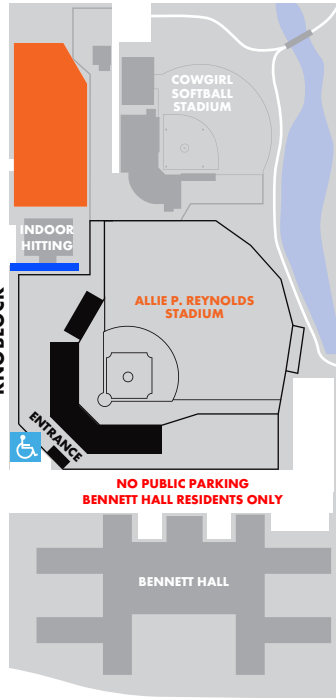

WASHINGTON

McELROY

McELROY

CANTWELL

ATHLETIC VILLAGE

NO PUBLIC PARKING
BENNETT HALL RESIDENTS ONLY

MONROE

WASHINGTON

NATIONAL WRESTLING HALL OF FAME & MUSEUM

WEHR

UNIVERSITY MAILING

ATHLETICS CENTER GALLAGHER-IBA ARENA

PRACTICE FIELDS

MATTHEWS

DUCK

2020 BASEBALL PARKING