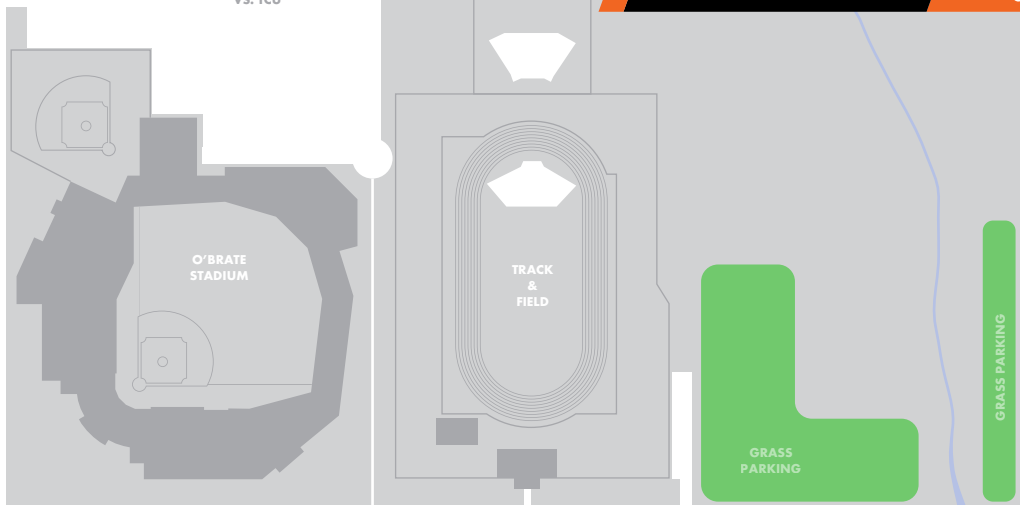

WASHINGTON

McELROY

McELROY

CANTWELL

ATHLETIC VILLAGE

NO PUBLIC PARKING
BENNETT HALL RESIDENTS ONLY

MONROE

WASHINGTON

NATIONAL WRESTLING HALL OF FAME & MUSEUM

WEHR

UNIVERSITY MAILING

ATHLETICS CENTER GALLAGHER-IBA ARENA

PRACTICE FIELDS

MATTHEWS

DUCK

2020 BASEBALL PARKING