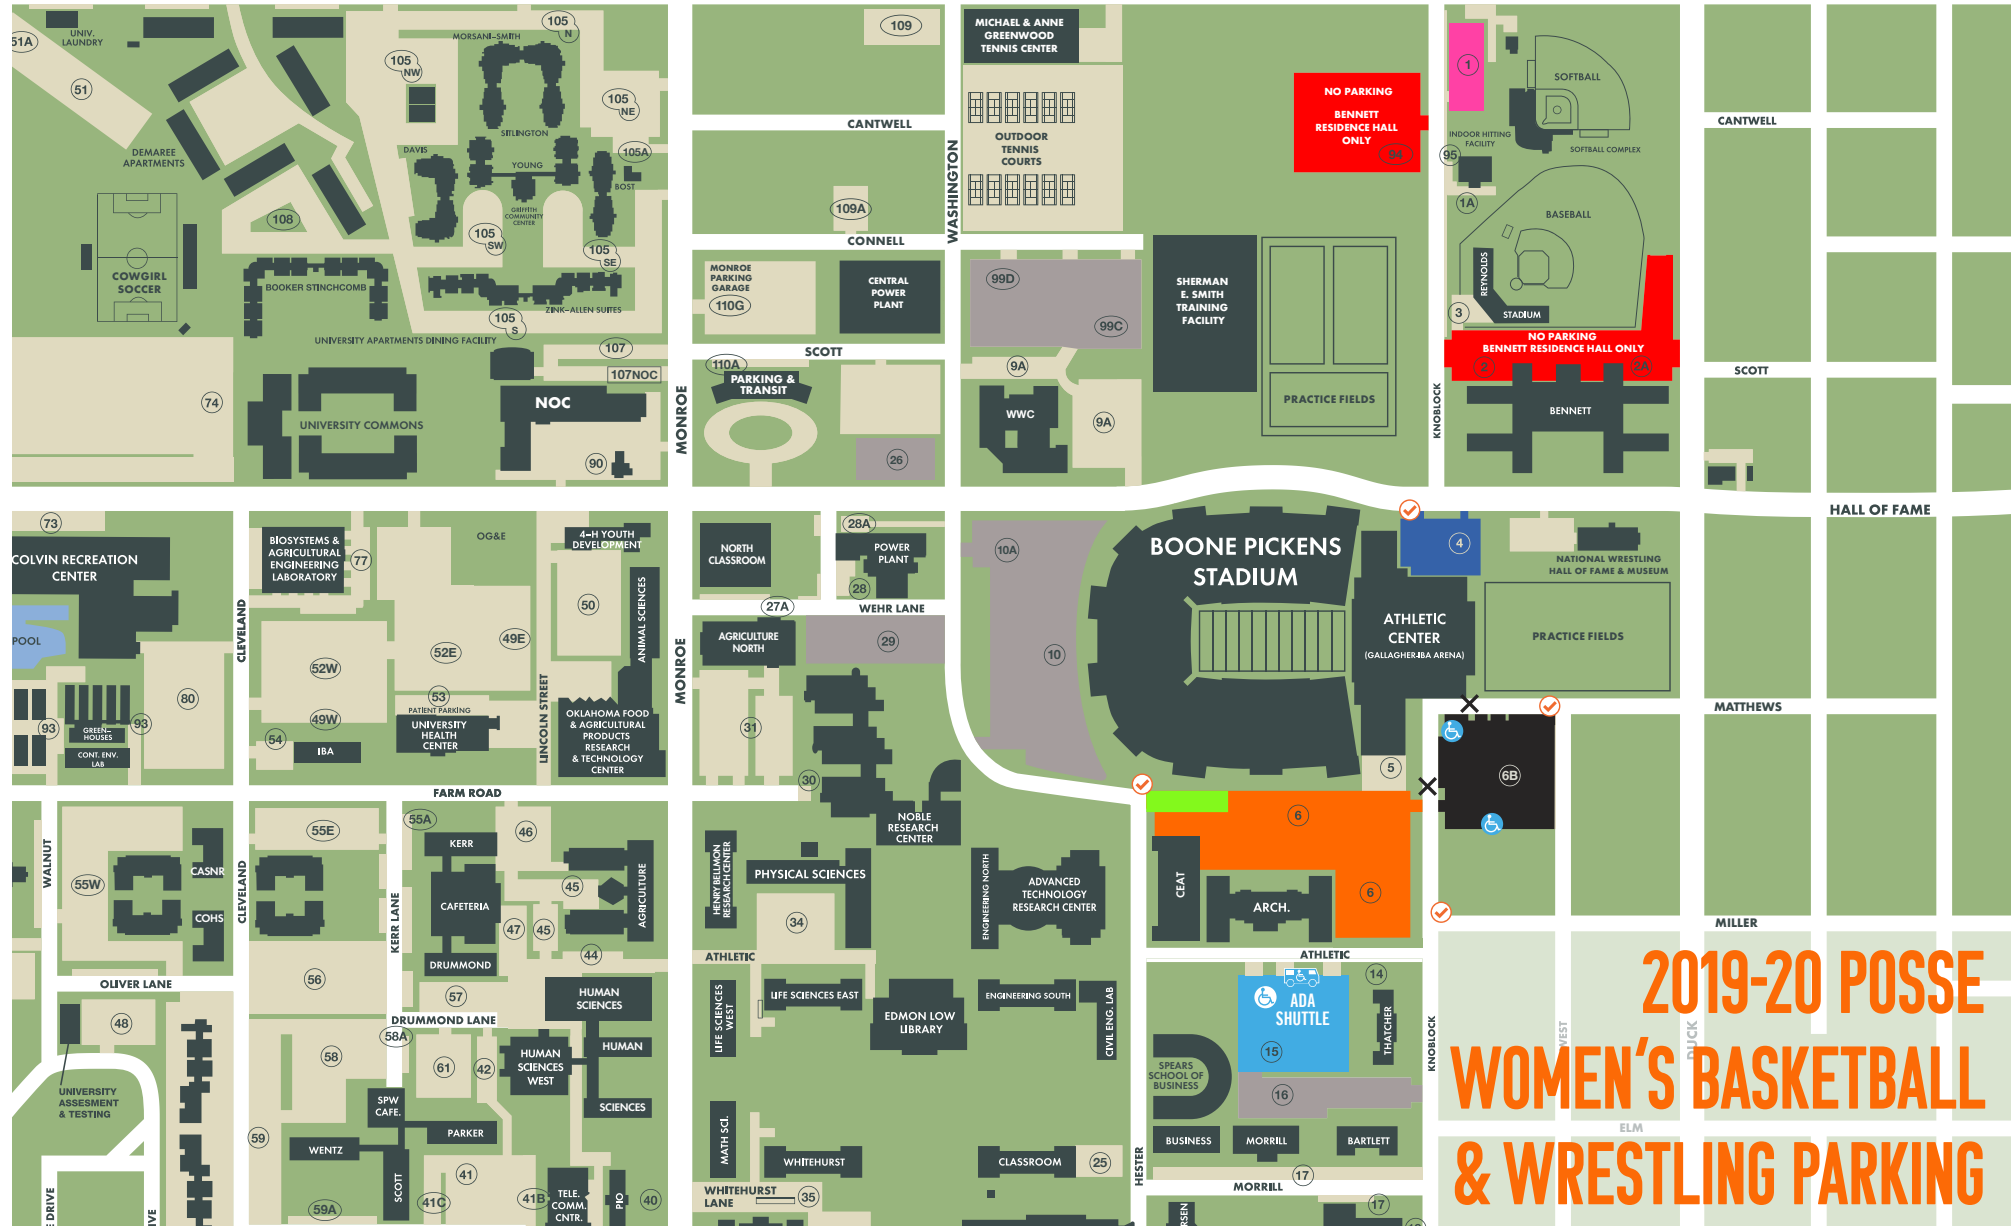

Lots will typically open one hour before the start of each event. POSSE parking spaces are first-come, first-serve.

(A limited number of reserved spaces are designated by signage in the North Gallagher-Iba Arena lot.)

PUBLIC HANDICAP ACCESSIBLE PARKING

Public handicap accessible parking is located south of the Donald W. Reynolds Architecture Building, off Athletic Avenue (see map). A shuttle is provided beginning one hour prior to start time for Wrestling and Women's Basketball with continued service during and after the game. The holder of the state-issued handicap parking permit must be present in the vehicle upon entry.

GENERAL PUBLIC PARKING

Additional on-campus parking is also available to the public on a first-come, first-serve basis. Please observe OSU campus parking restrictions weekdays from 8 am to 5 pm. The campus map may be viewed online at www.parking.okstate.edu.

- NORTH G-I ARENA & SUITES (\$16,500+) COWBOY VIP & ABOVE
- SOUTH G-I ARENA (\$6,500+) COWBOY VIP, MAVERICK & PISTOL PETE
- ORANGE (\$150+) GOLDEN SPUR, MARSHAL & SHERIFF
- GENERAL PUBLIC (FREE AFTER 5 PM)
- STAFF
- MEDIA
- ADA PARKING ADA SHUTTLE
- SECURITY CHECKPOINT
- POSSE PARKING PERMIT CHECKPOINT