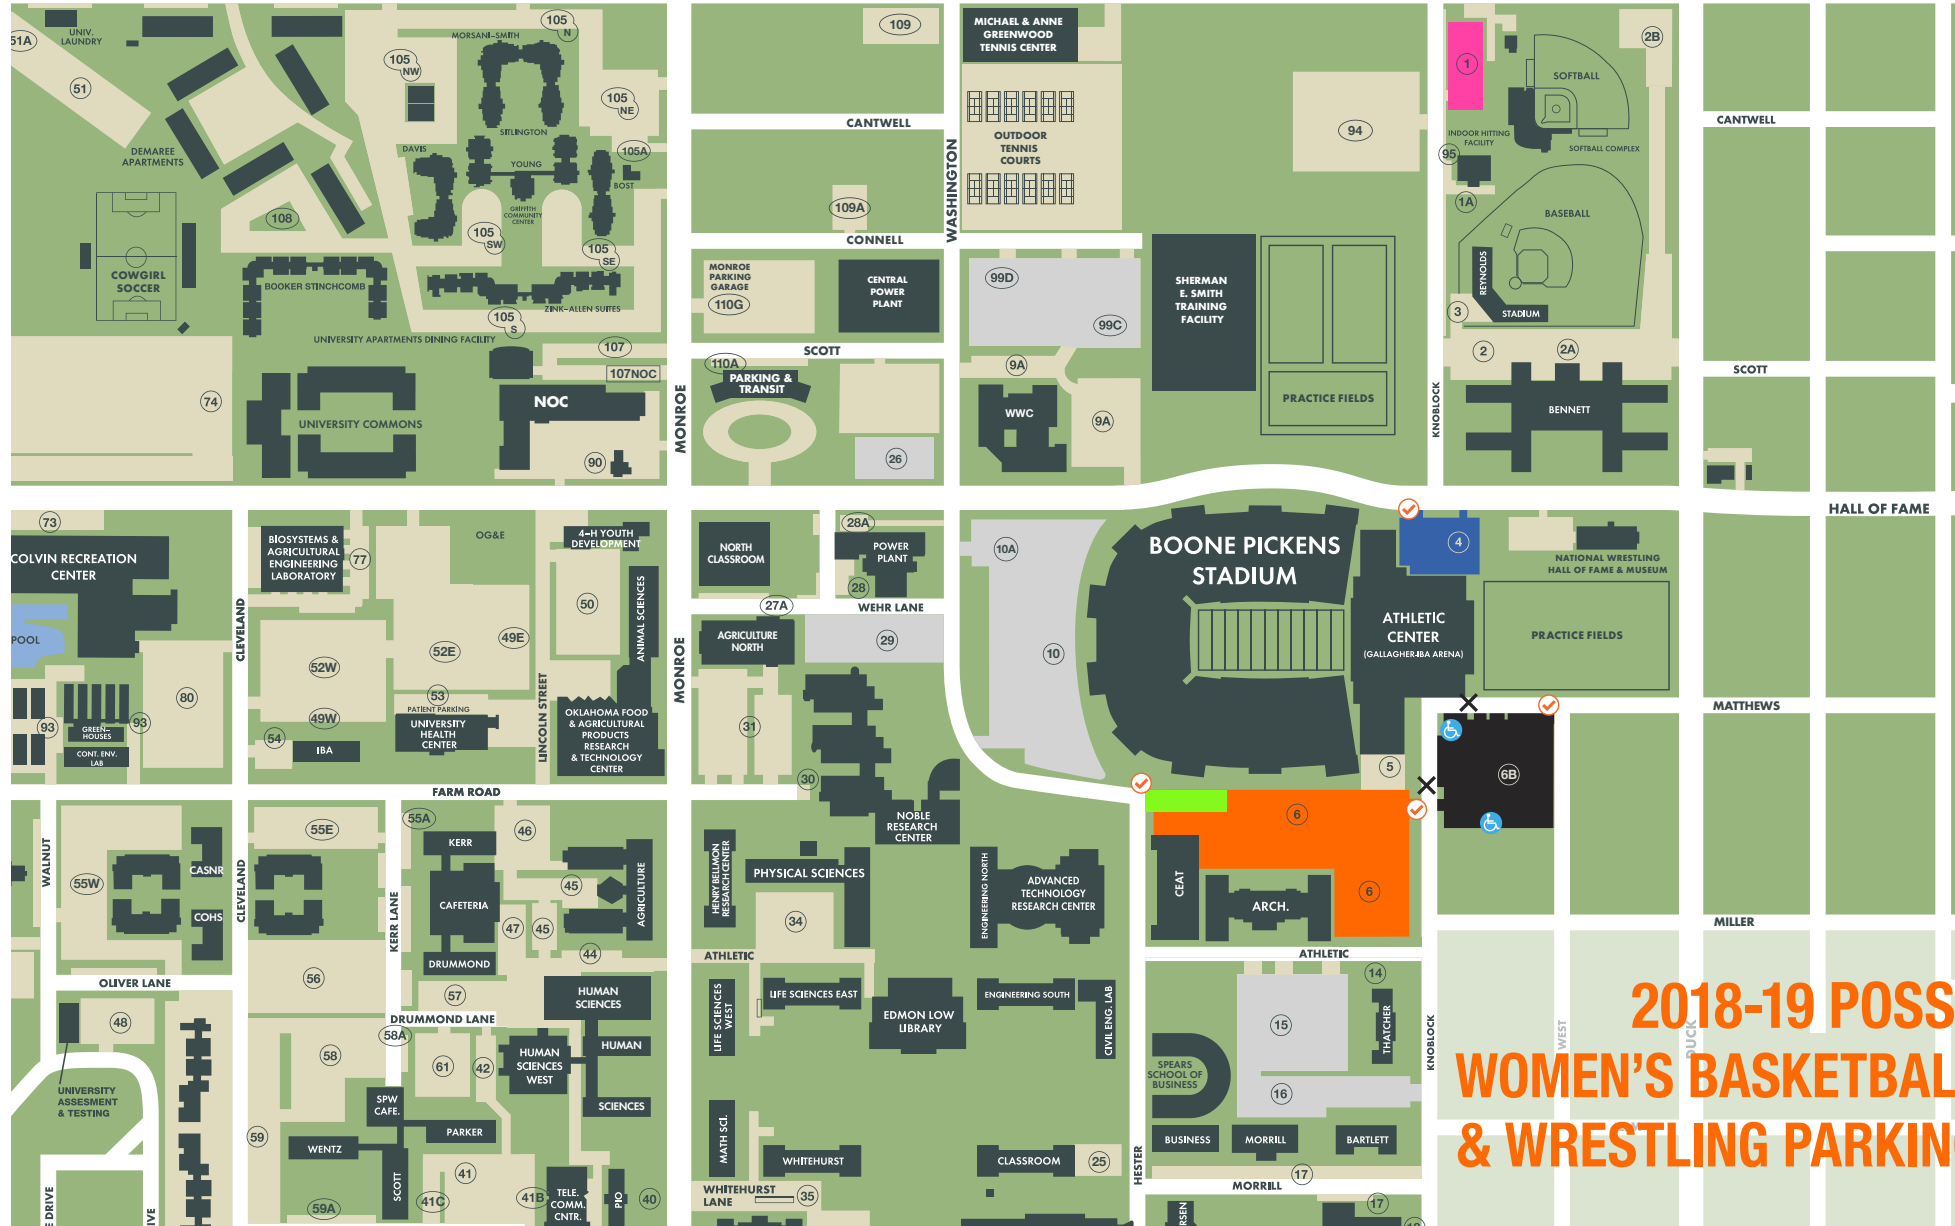

Lots will typically open one hour before the start of each event. POSSE parking spaces are first-come, first-serve.

(A limited number of reserved spaces are designated by signage in the North Gallagher-Iba Arena lot.)

PUBLIC HANDICAP ACCESSIBLE PARKING

Public handicap accessible parking is located on the front row of the parking lot south of Boone Pickens Stadium, off Knoblock Street (see map). The holder of the state-issued handicap parking permit must be present in the vehicle upon entry.

The holder of the state-issued handicap parking permit must be present in the vehicle upon entry.

GENERAL PUBLIC PARKING

Additional on-campus parking is also available to the public on a first-come, first-serve basis. Please observe OSU campus parking restrictions weekdays from 8 am to 5 pm. The campus map may be viewed online at www.parking.okstate.edu.

- NORTH G-1 ARENA & SUITES (\$16,500+) COWBOY VIP & ABOVE
- SOUTH G-1 ARENA (\$6,500+) COWBOY VIP, MAVERICK & PISTOL PETE
- ORANGE (\$150+) GOLDEN SPUR, MARSHAL & SHERIFF
- GENERAL PUBLIC (FREE AFTER 5 PM)
- STAFF
- MEDIA
- ADA PARKING
- SECURITY CHECKPOINT
- POSSE PARKING PERMIT CHECKPOINT