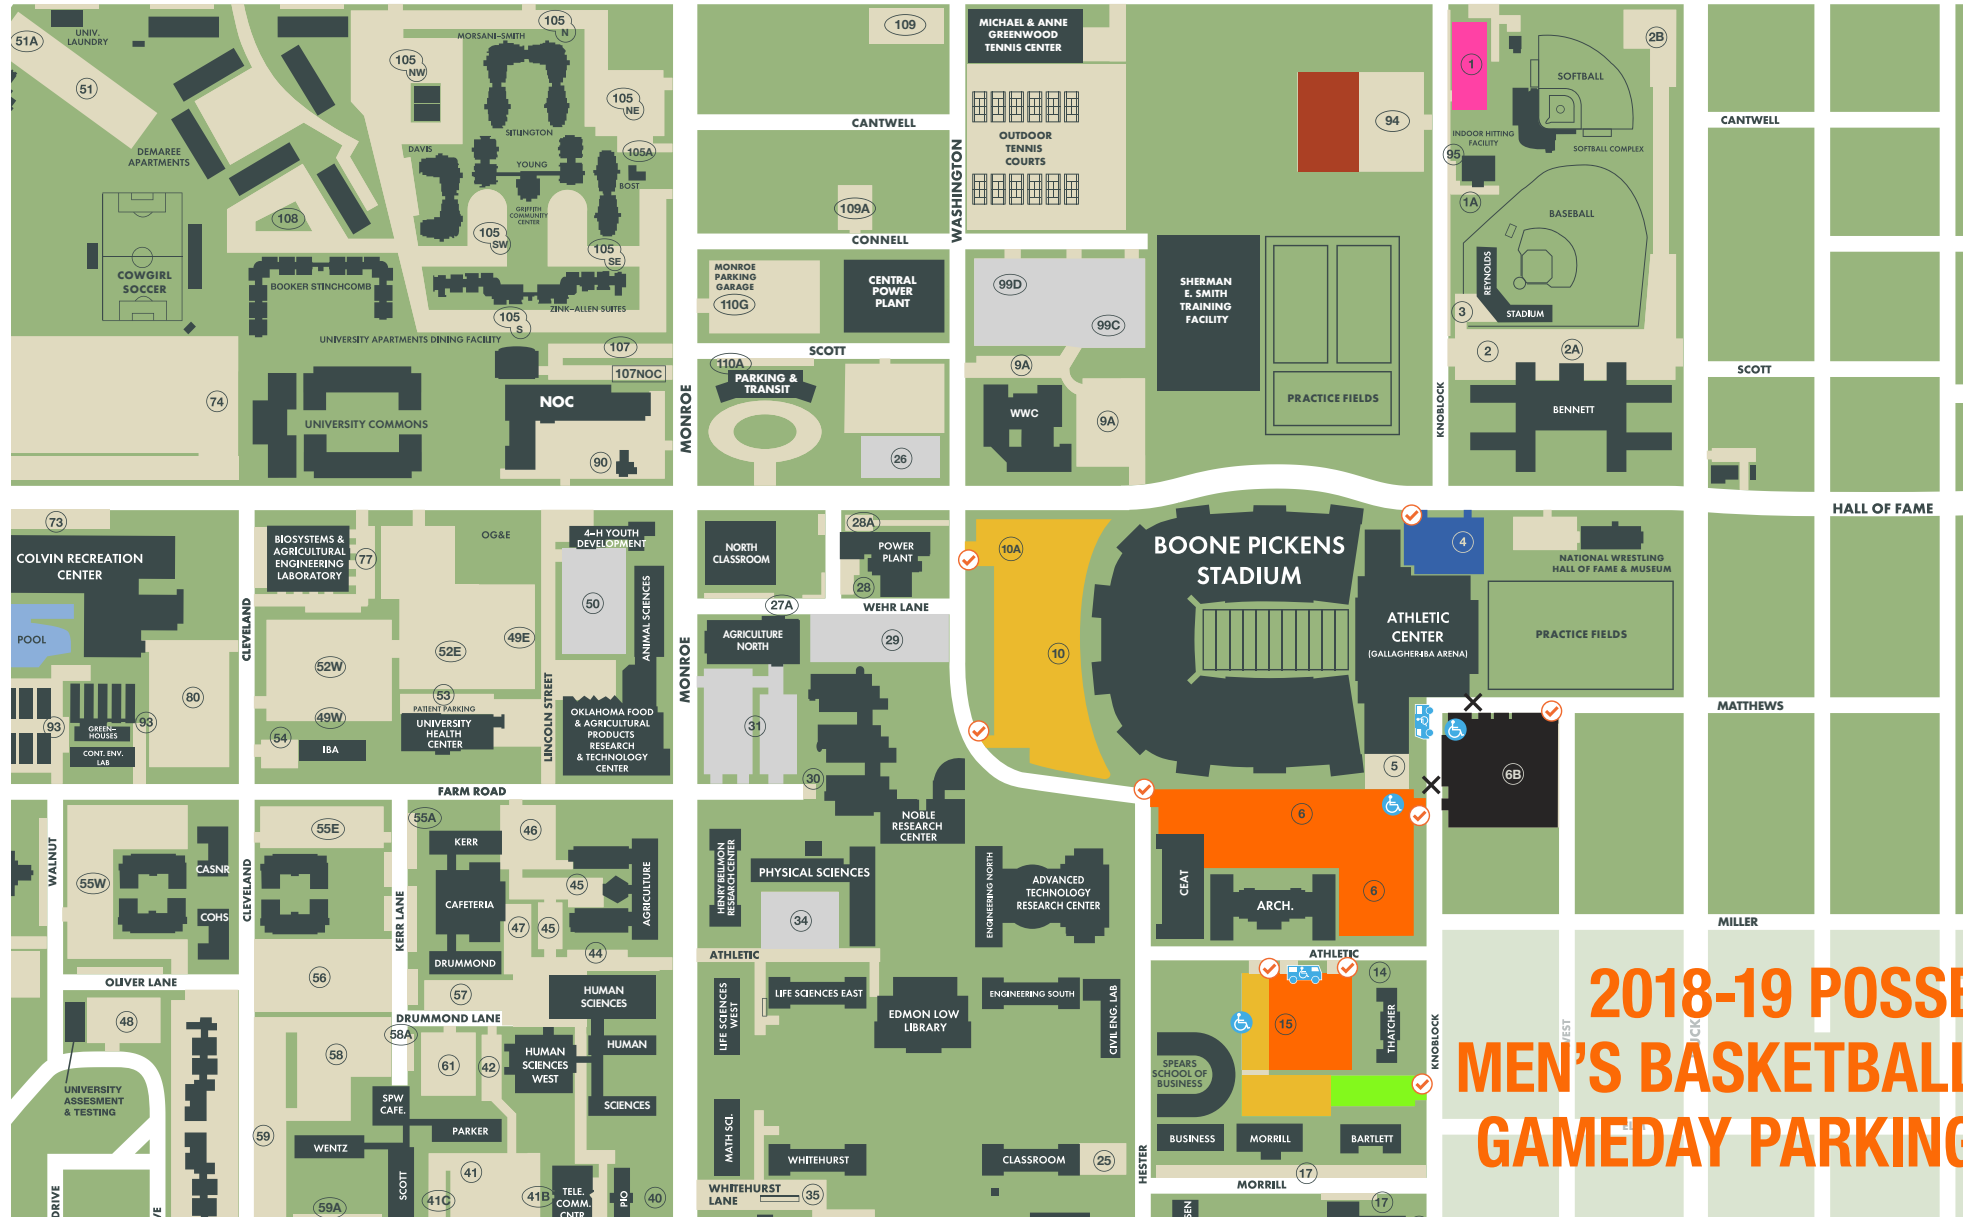

REPLACEMENT PASSES

If lost or stolen, replacement parking passes can be obtained by calling the POSSE office at 405-744-7301. Replacement passes take precedence over original passes, which will be voided.

PUBLIC HANDICAP ACCESSIBLE PARKING

Public handicap accessible parking is located south of the Donald W. Reynolds Architecture Building, off Athletic Avenue (see map). A shuttle is provided beginning one hour prior to tip-off for Men's Basketball with continued service during and after the game. The holder of the state-issued handicap parking permit must be present in the vehicle upon entry.

GENERAL PUBLIC PARKING

Additional on-campus parking is also available to the public on a first-come, first-serve basis. Please observe OSU campus parking restrictions weekdays from 8 am to 5 pm. The campus map may be viewed online at www.parking.okstate.edu.

- NORTH G-I ARENA & SUITES ($75,000+) COWBOY VIP 4-STAR & ABOVE
- SOUTH G-I ARENA ($25,000+) COWBOY VIP 2-STAR & ABOVE
- ORANGE ($6,500+) COWBOY VIP 1-STAR, MAVERICK & PISTOL PETE
- GOLD ($1,500+) GOLDEN SPUR & MARSHAL
- OSU STUDENT
- GENERAL PUBLIC (FREE AFTER 5 PM)
- STAFF
- SECURITY CHECKPOINT
- ADA PARKING
- ADA SHUTTLE
- POSSE PARKING PERMIT CHECKPOINT
- MEDIA

2018-19 POSSE MEN'S BASKETBALL GAMEDAY PARKING