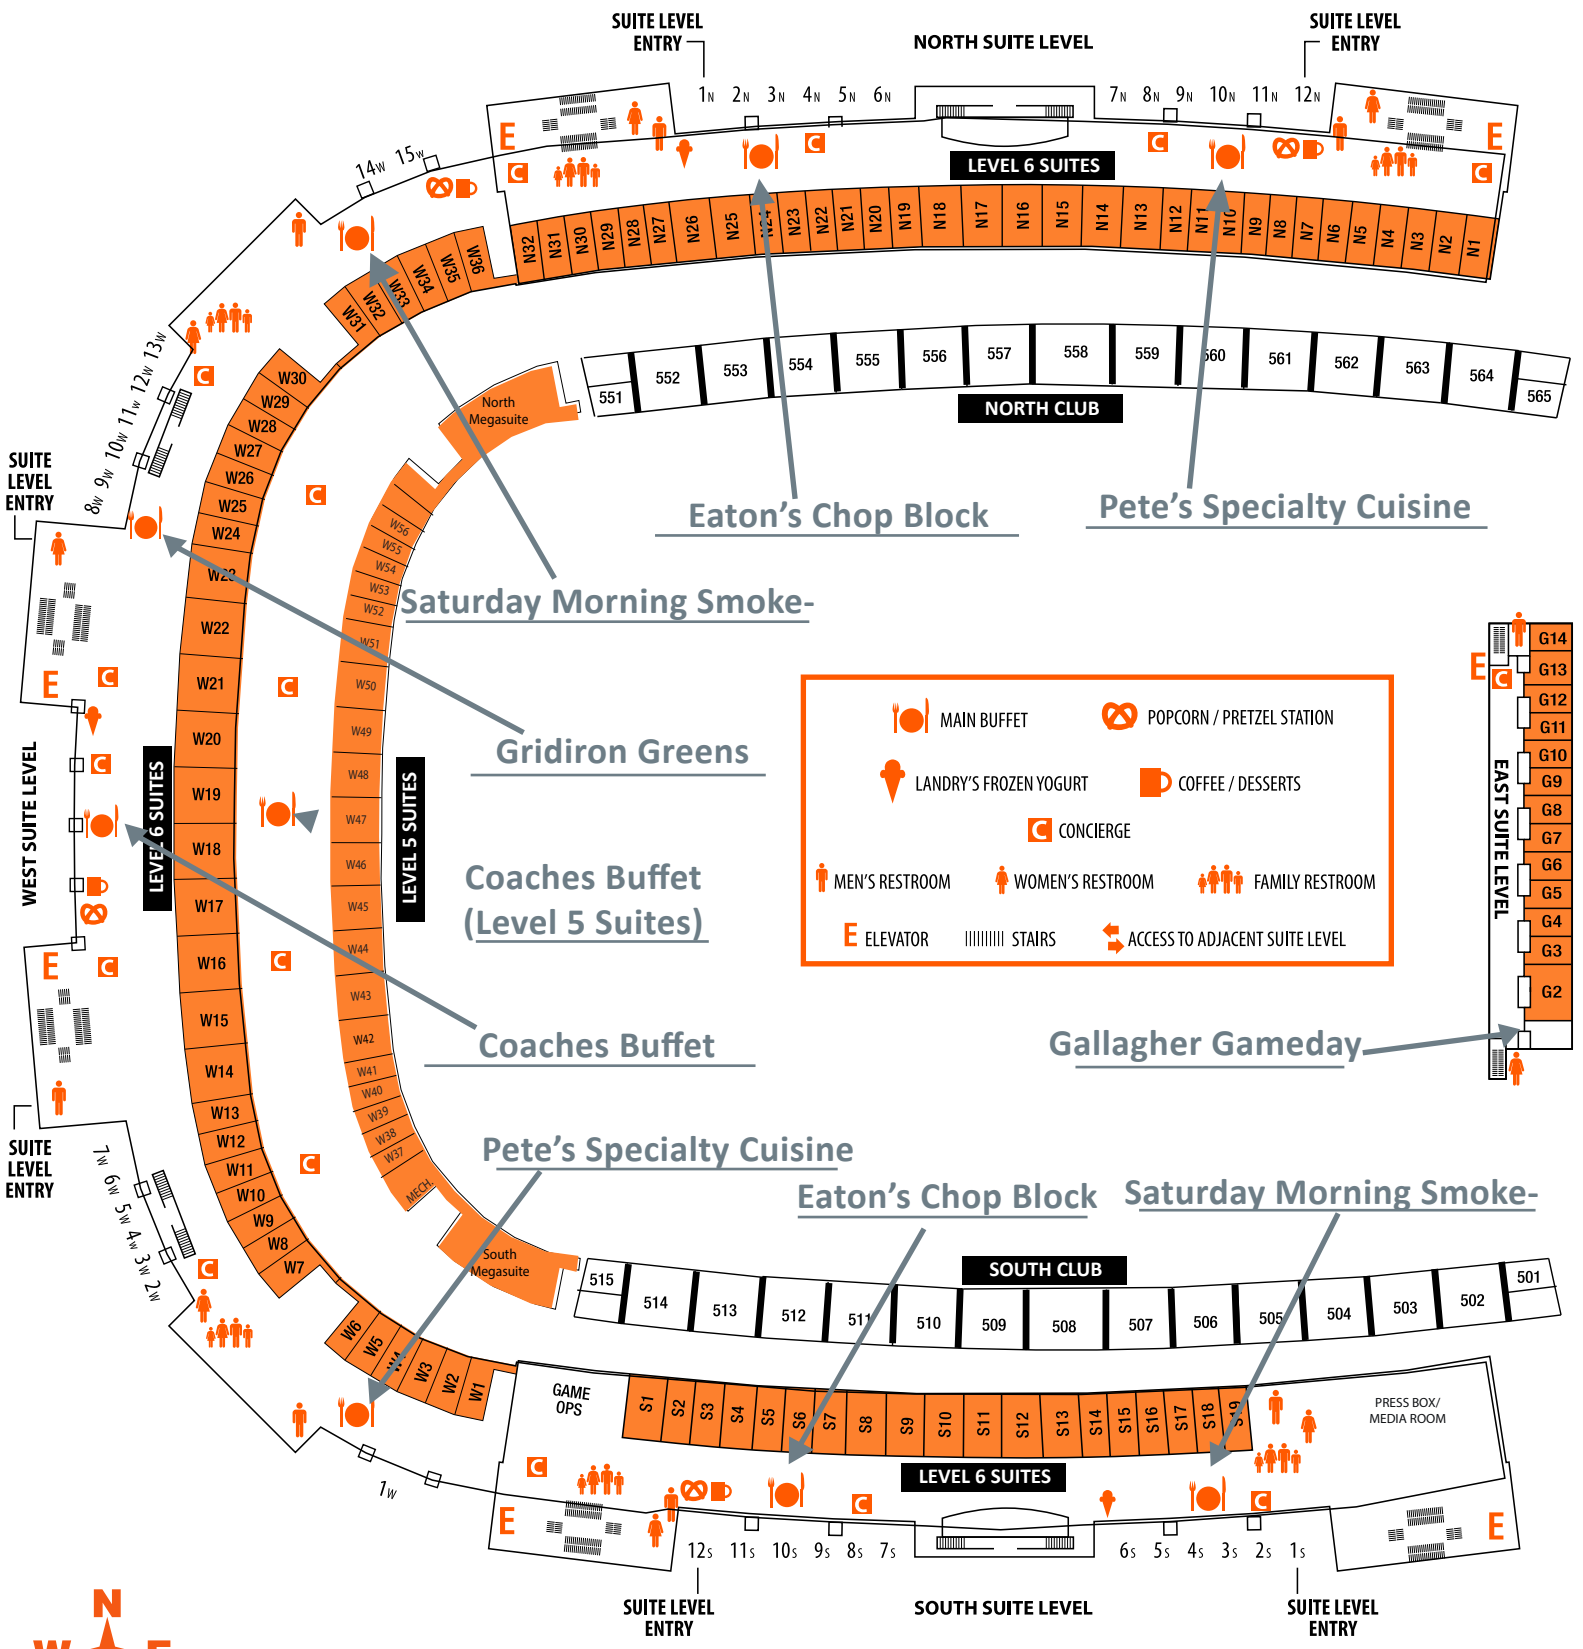

SUITE LEVEL FOOD SERVICE MAP

	MAIN BUFFET		POPCORN / PRETZEL STATION
	LANDRY'S FROZEN YOGURT		COFFEE / DESSERTS
	CONCIERGE		MEN'S RESTROOM
	WOMEN'S RESTROOM		FAMILY RESTROOM
	ELEVATOR		STAIRS
	ACCESS TO ADJACENT SUITE LEVEL		