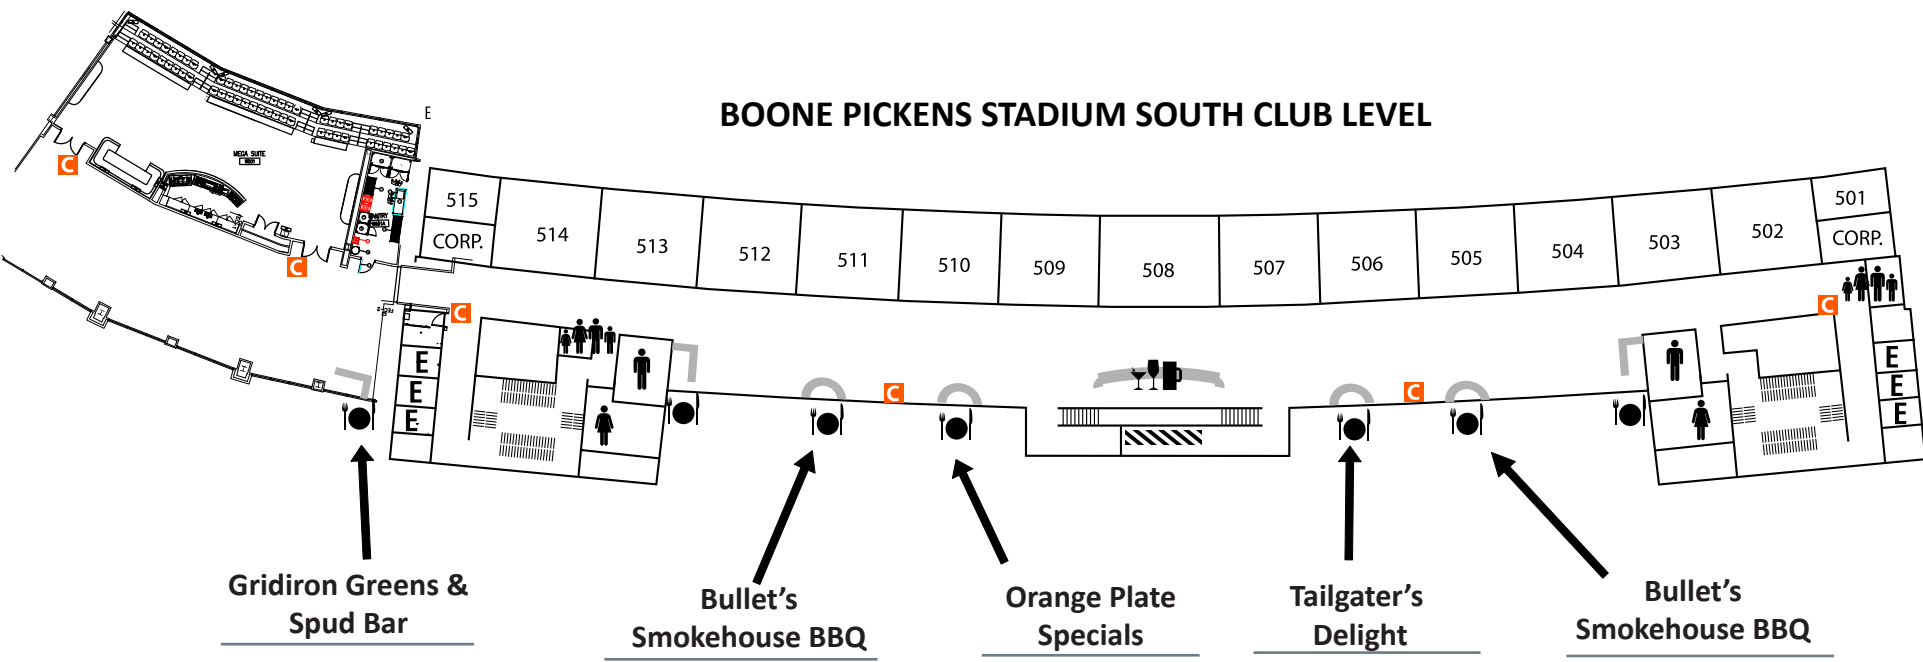

CLUB LEVEL FOOD SERVICE MAP

BOONE PICKENS STADIUM NORTH CLUB LEVEL

N E W S

E ELEVATOR
 STAIRS
 ESCALATOR
 C CONCIERGE
 BAR
 SERVING AREA
 MEN'S RESTROOM
 WOMEN'S RESTROOM
 FAMILY RESTROOM

BOONE PICKENS STADIUM SOUTH CLUB LEVEL