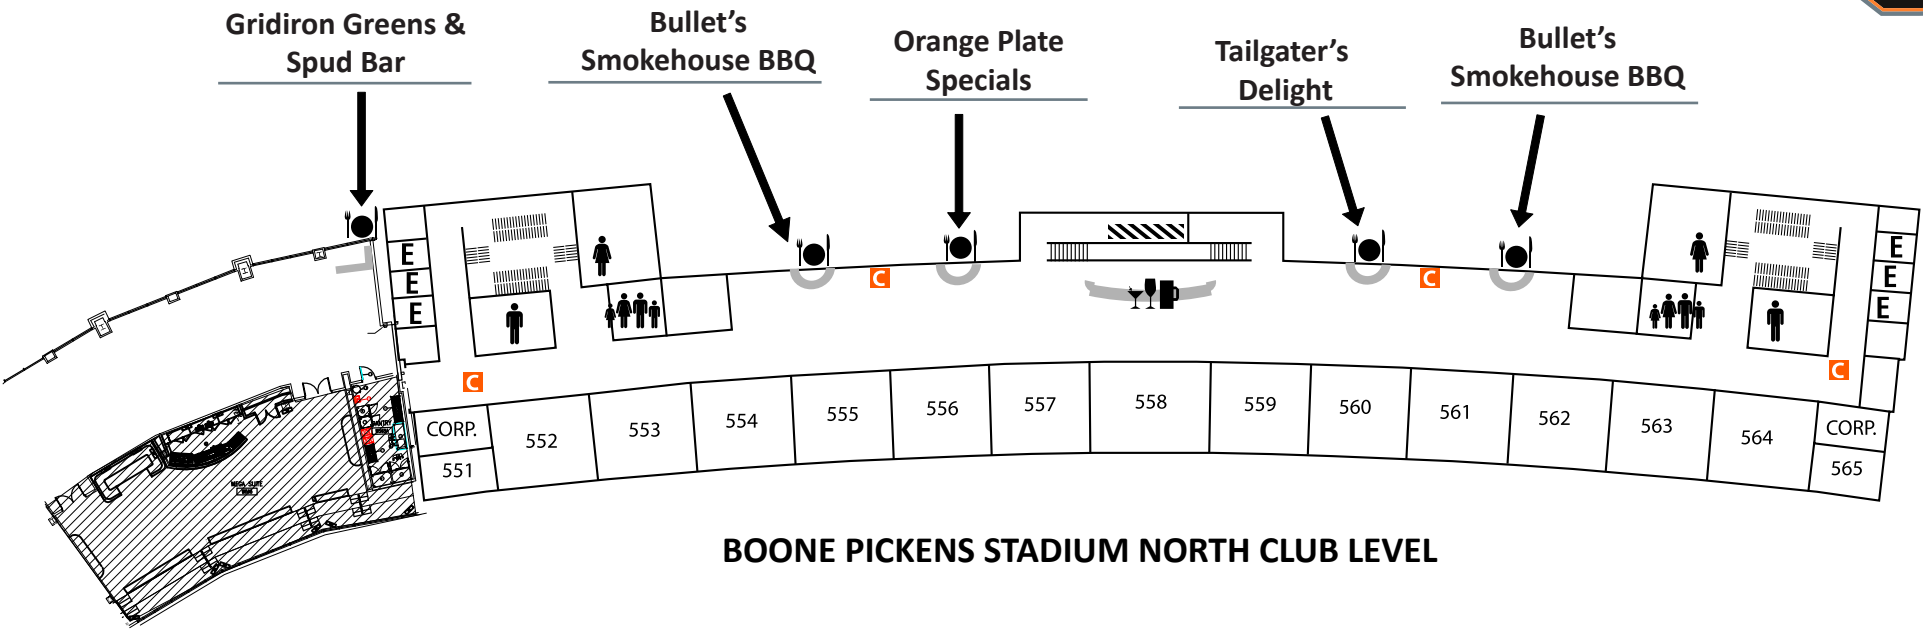

CLUB LEVEL FOOD SERVICE MAP

BOONE PICKENS STADIUM NORTH CLUB LEVEL

N E W S

E ELEVATOR
 STAIRS
 ESCALATOR
 C CONCIERGE
 BAR
 SERVING AREA
 MEN'S RESTROOM
 WOMEN'S RESTROOM
 FAMILY RESTROOM

BOONE PICKENS STADIUM SOUTH CLUB LEVEL