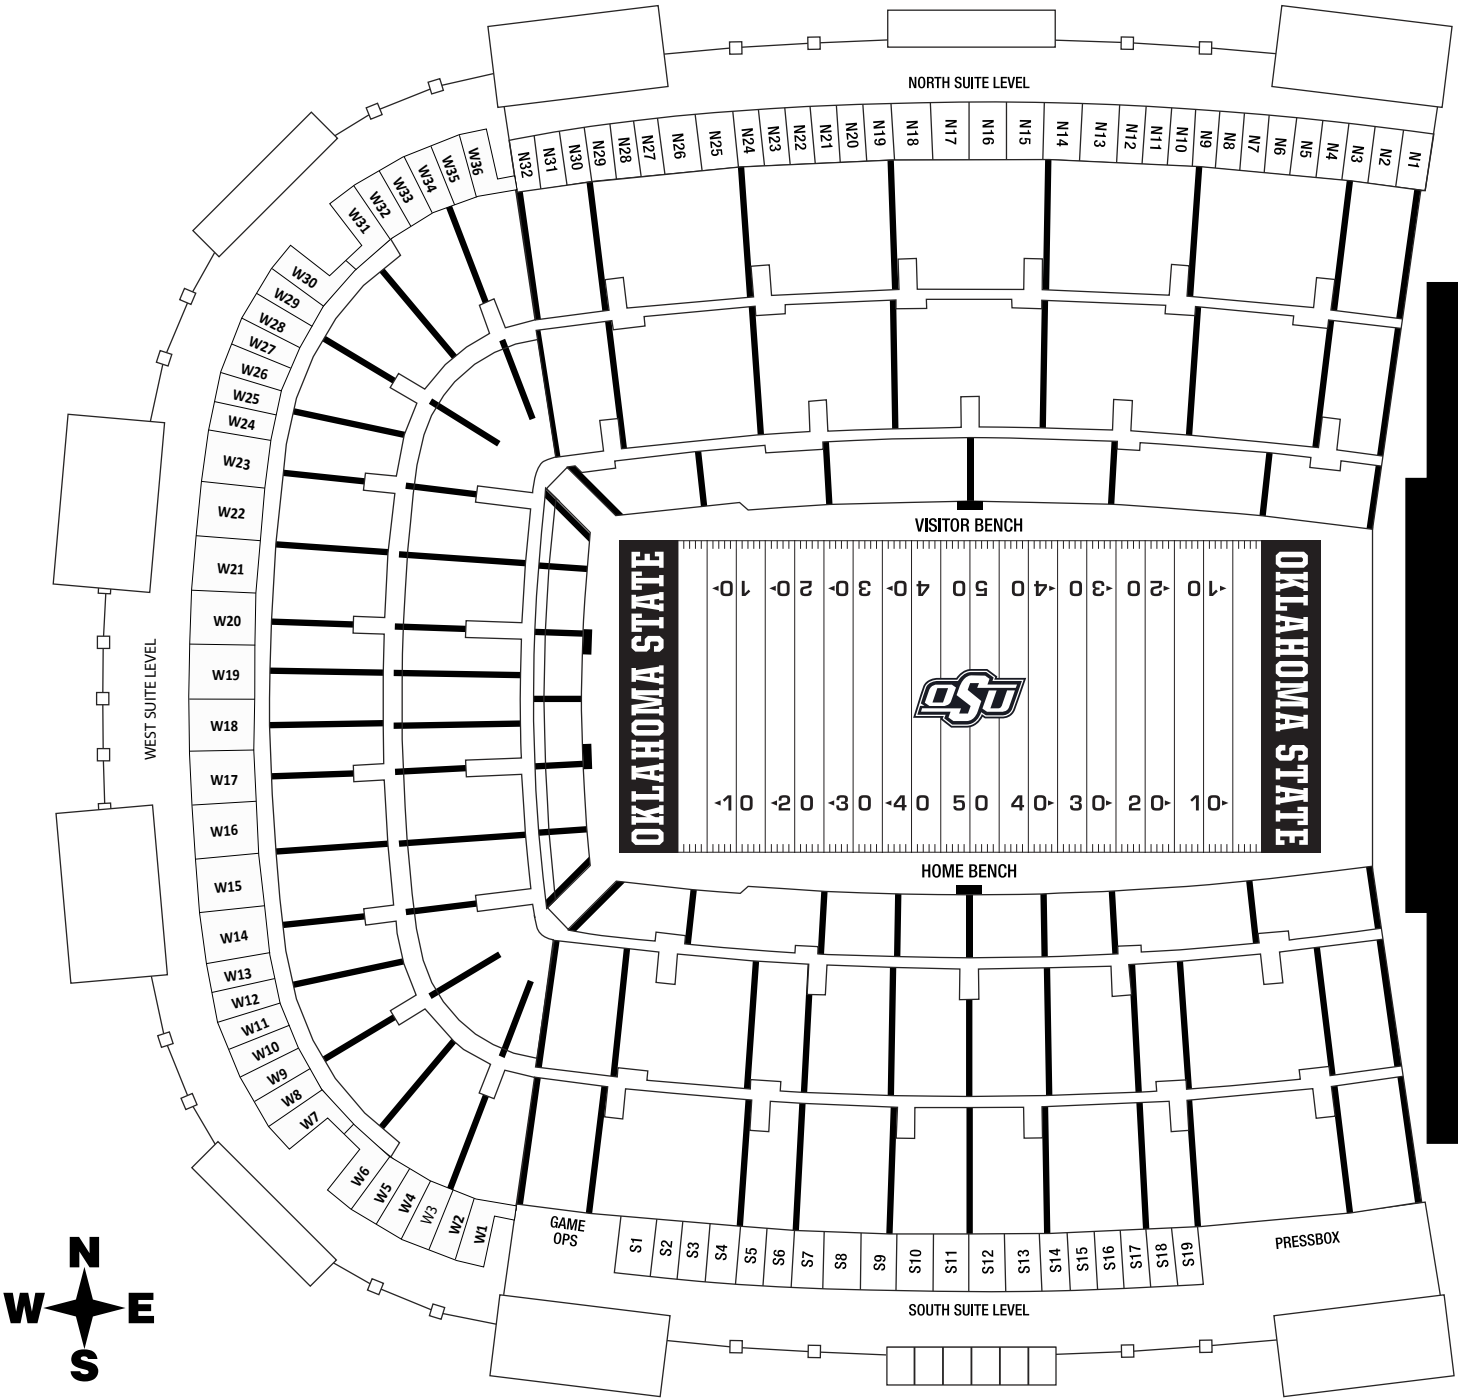

BOONE PICKENS STADIUM SUITES

LEVEL 6

 SOLD/RESERVED

 AVAILABLE

AS OF AUGUST 1, 2017

BOONE PICKENS STADIUM SUITES

LEVEL 5

 SOLD/RESERVED