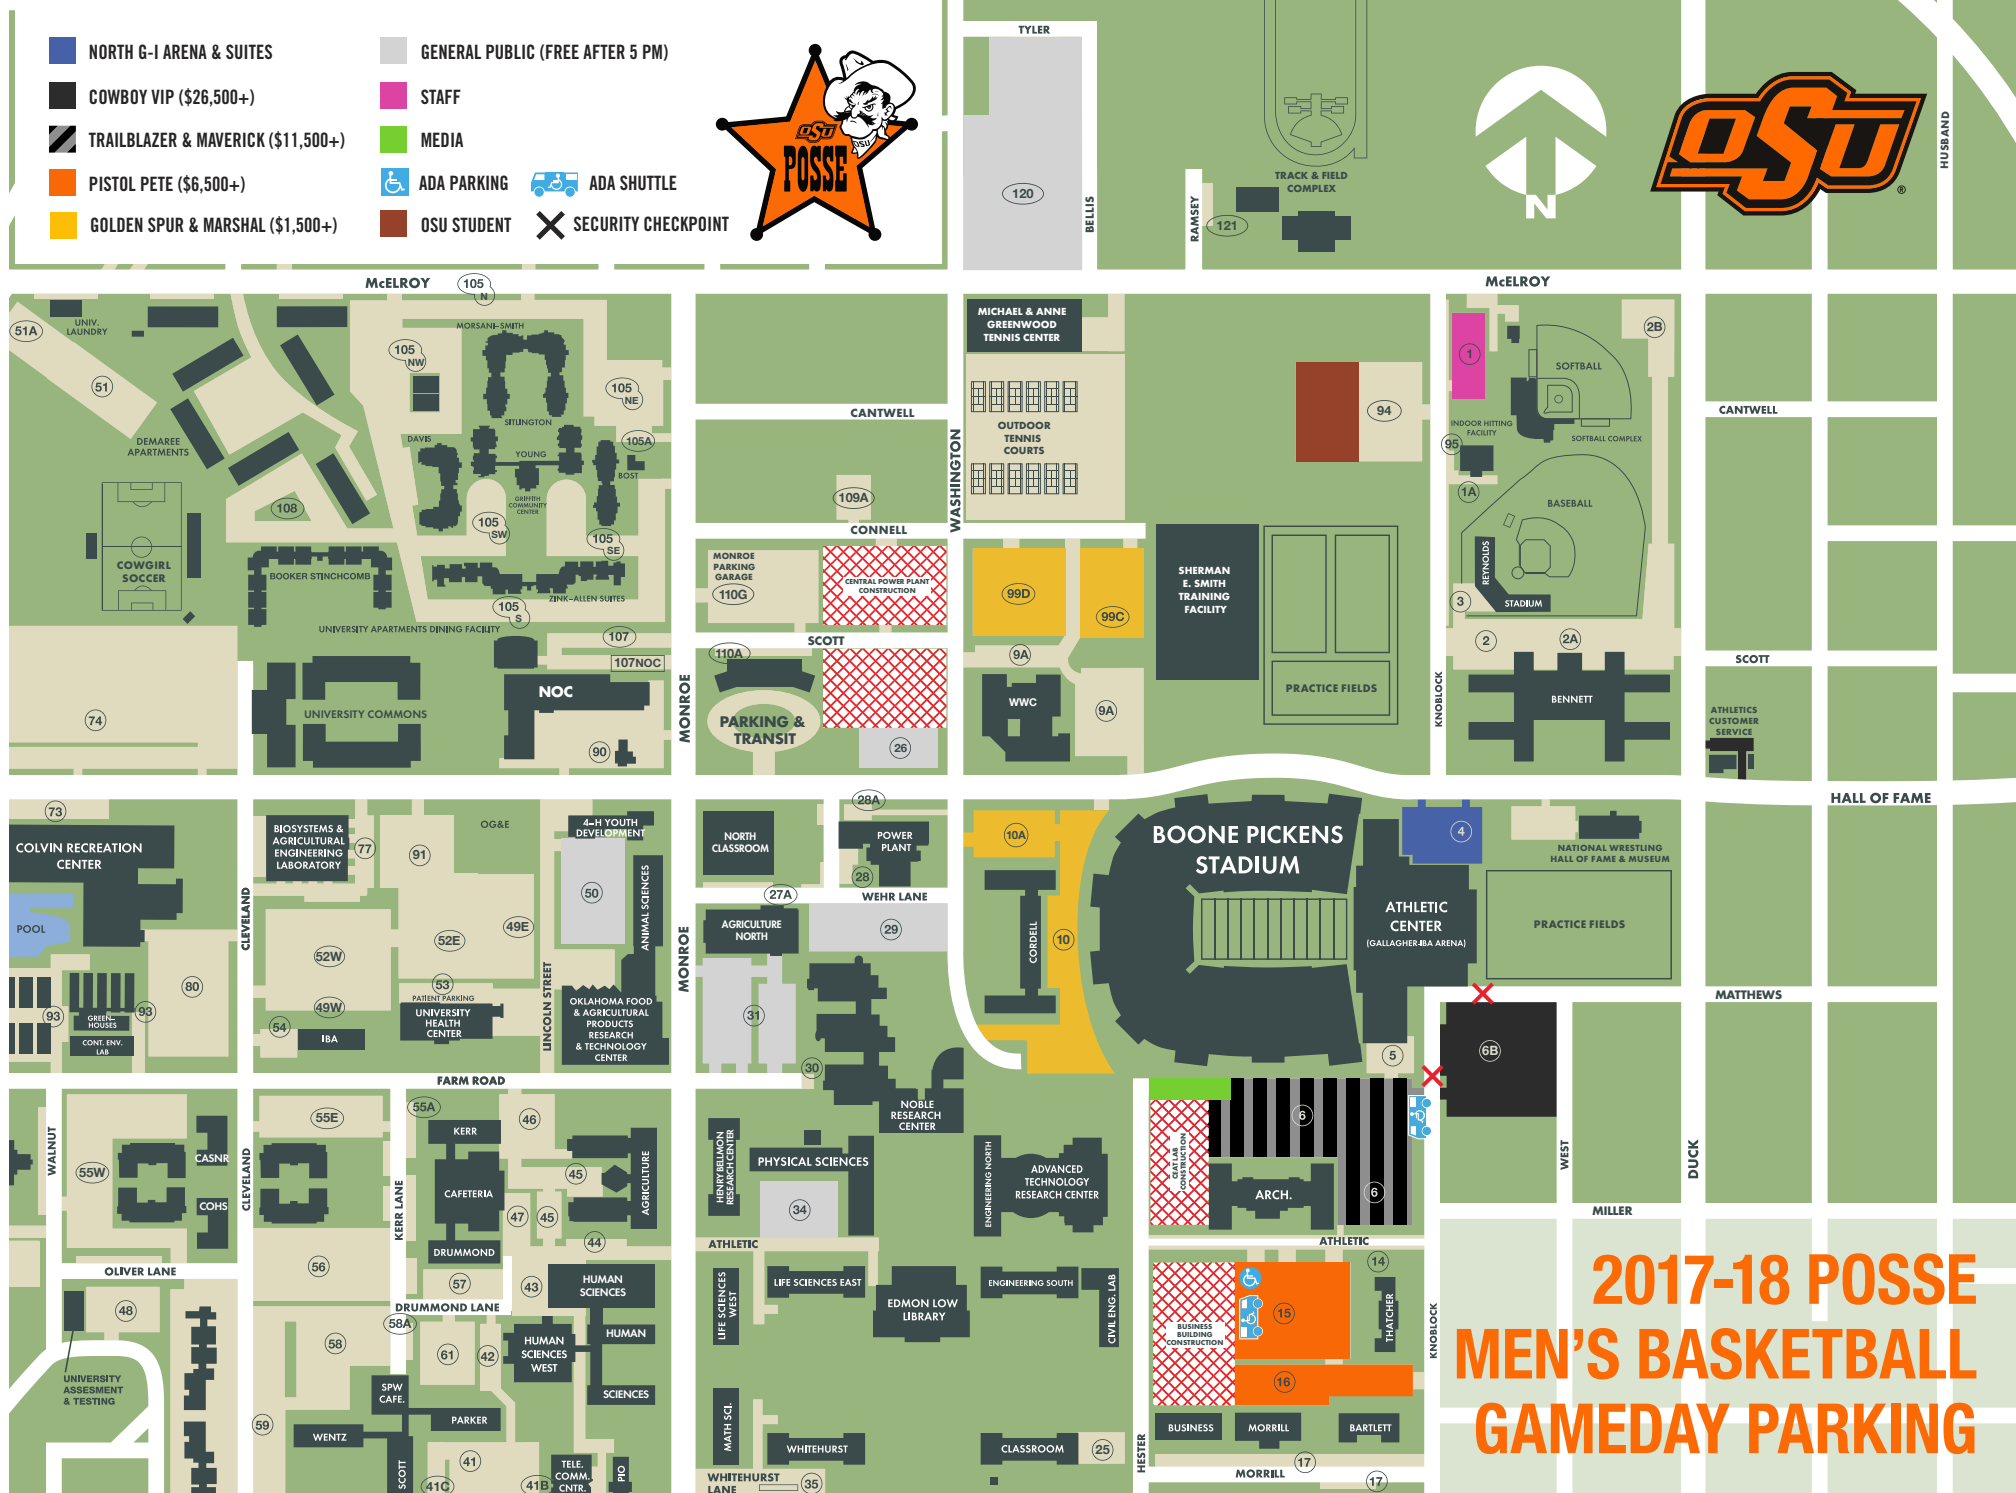

PARKING LOT ENTRY

The proper permit must be presented to the parking lot attendant for inspection and/or stub removal before entering. Permit must be visible while parked in designated lot. Failure to display proper permit or unauthorized parking on gameday may result in the vehicle being towed at the owner's expense.

Lots will typically open one-and-a-half hours before the start of each game. POSSE parking spaces are first-come, first-serve. (A limited number of reserved spaces are designated by signage in the North Gallagher-Iba Arena lot.)

PUBLIC HANDICAP ACCESSIBLE PARKING

Public handicap accessible parking is located south of the Donald W. Reynolds Architecture Building, off Athletic Avenue (see map). A shuttle is provided beginning one hour prior to tip-off for Men's Basketball with continued service during and after the game. **The holder of the state-issued handicap parking permit must be present in the vehicle upon entry.**

GENERAL PUBLIC PARKING

Additional on-campus parking is also available to the public on a first-come, first-serve basis. Please observe OSU campus parking restrictions weekdays from 8 am to 5 pm. The campus map may be viewed online at www.parking.okstate.edu.