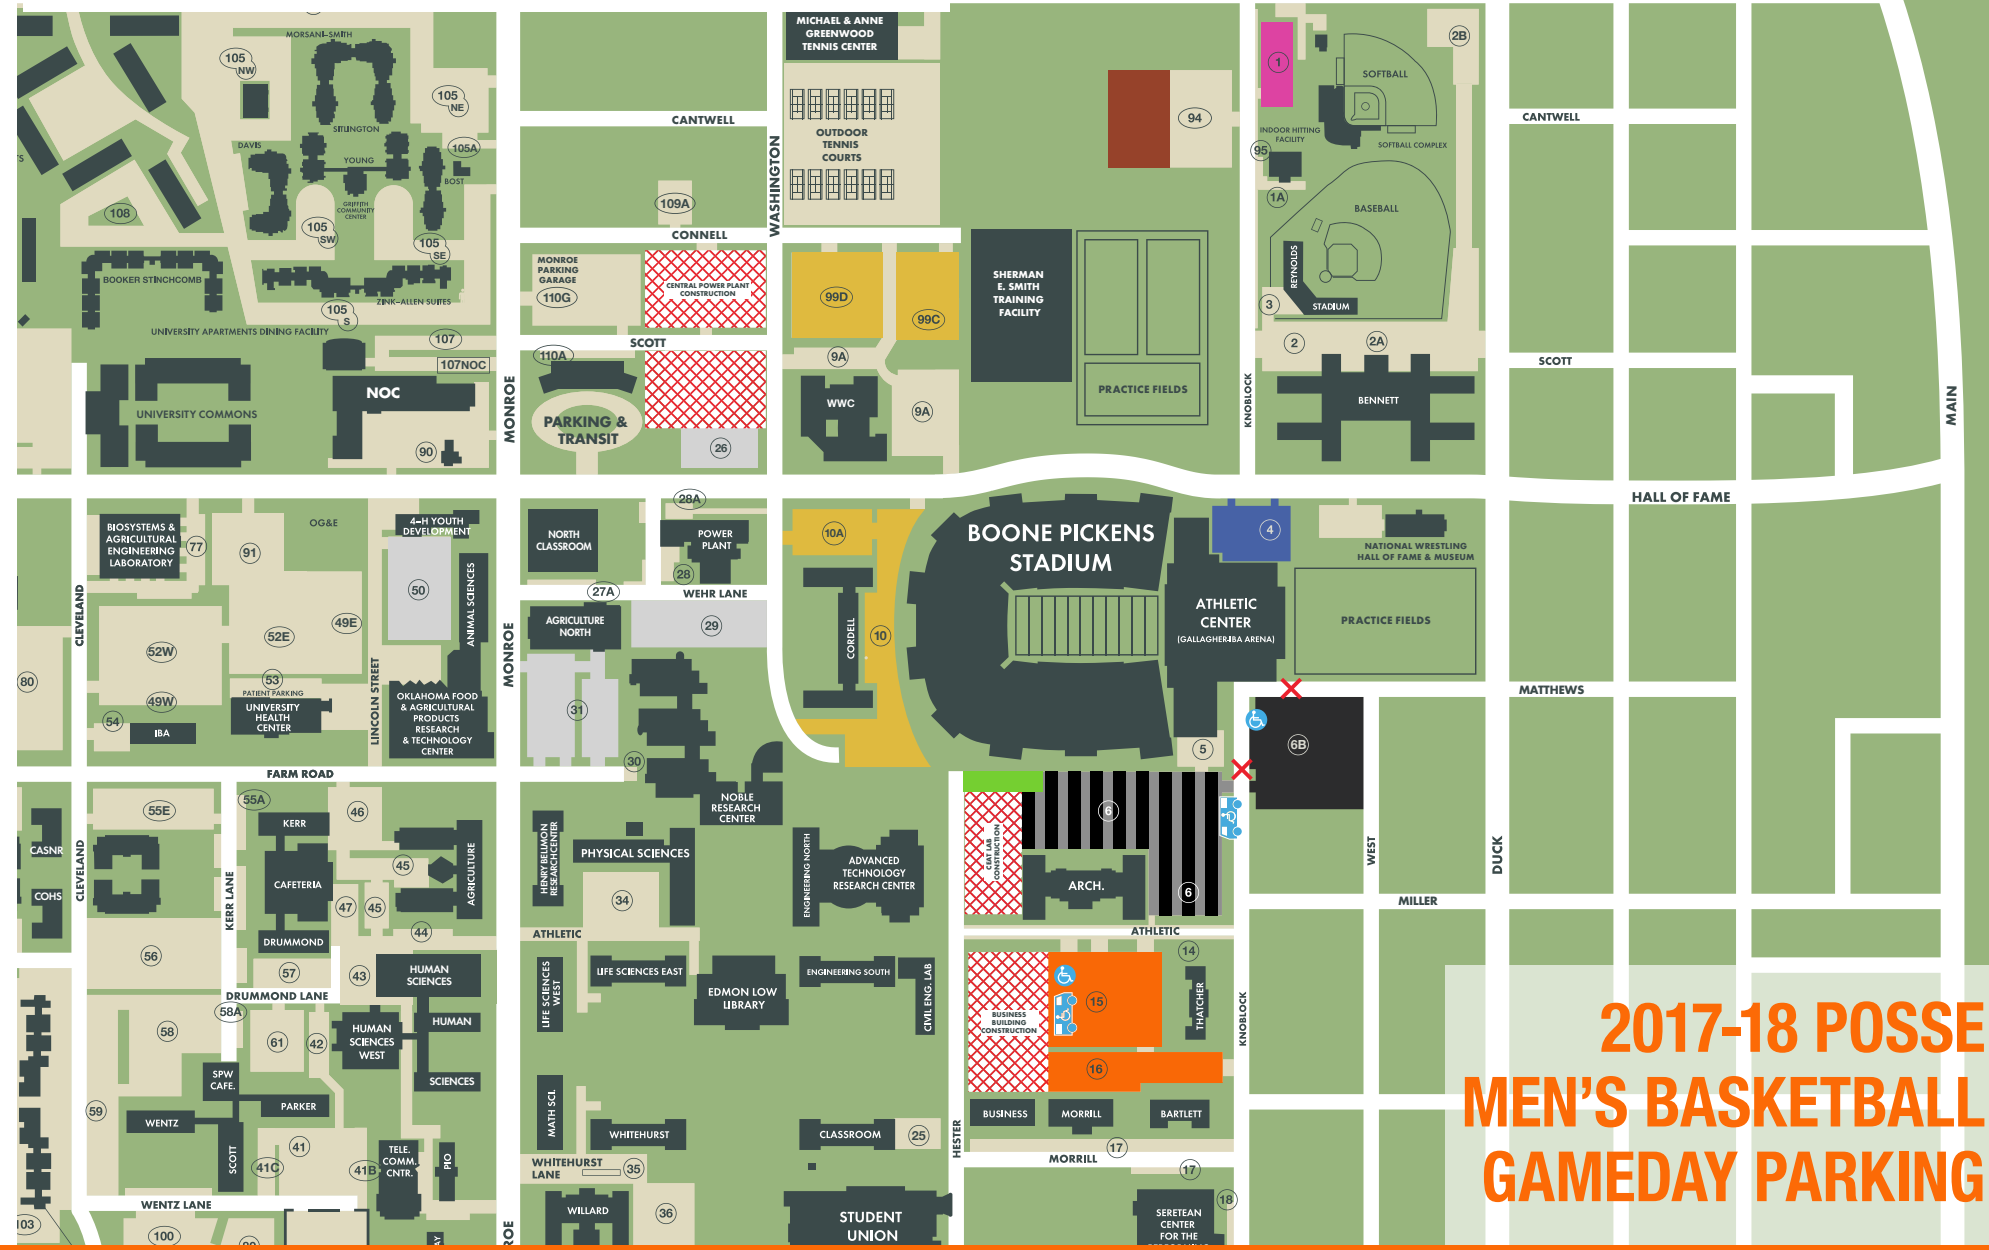

REPLACEMENT PASSES

If lost or stolen, replacement parking passes can be obtained by calling the POSSE office at 405-744-7301. Replacement passes take precedence over original passes, which will be voided. A $150 replacement fee will be charged for each book of replacement passes. Payment must be received at time of request.

PUBLIC HANDICAP ACCESSIBLE PARKING

Public handicap accessible parking is located south of the Donald W. Reynolds Architecture Building, off Athletic Avenue (see map). A shuttle is provided beginning one hour prior to tip-off for Men's Basketball with continued service during and after the game. The holder of the state-issued handicap parking permit must be present in the vehicle upon entry.

GENERAL PUBLIC PARKING

Additional on-campus parking is also available to the public on a first-come, first-serve basis. Please observe OSU campus parking restrictions weekdays from 8 am to 5 pm. The campus map may be viewed online at www.parking.okstate.edu.

- NORTH G-I ARENA & SUITES
- COWBOY VIP ($26,500+)
- TRAILBLAZER & MAVERICK ($11,500+)
- PISTOL PETE ($6,500+)
- GOLDEN SPUR & MARSHAL ($1,500+)
- GENERAL PUBLIC (FREE AFTER 5 PM)
- STAFF
- MEDIA
- ADA PARKING
- OSU STUDENT
- ADA SHUTTLE
- SECURITY CHECKPOINT

2017-18 POSSE MEN'S BASKETBALL GAMEDAY PARKING