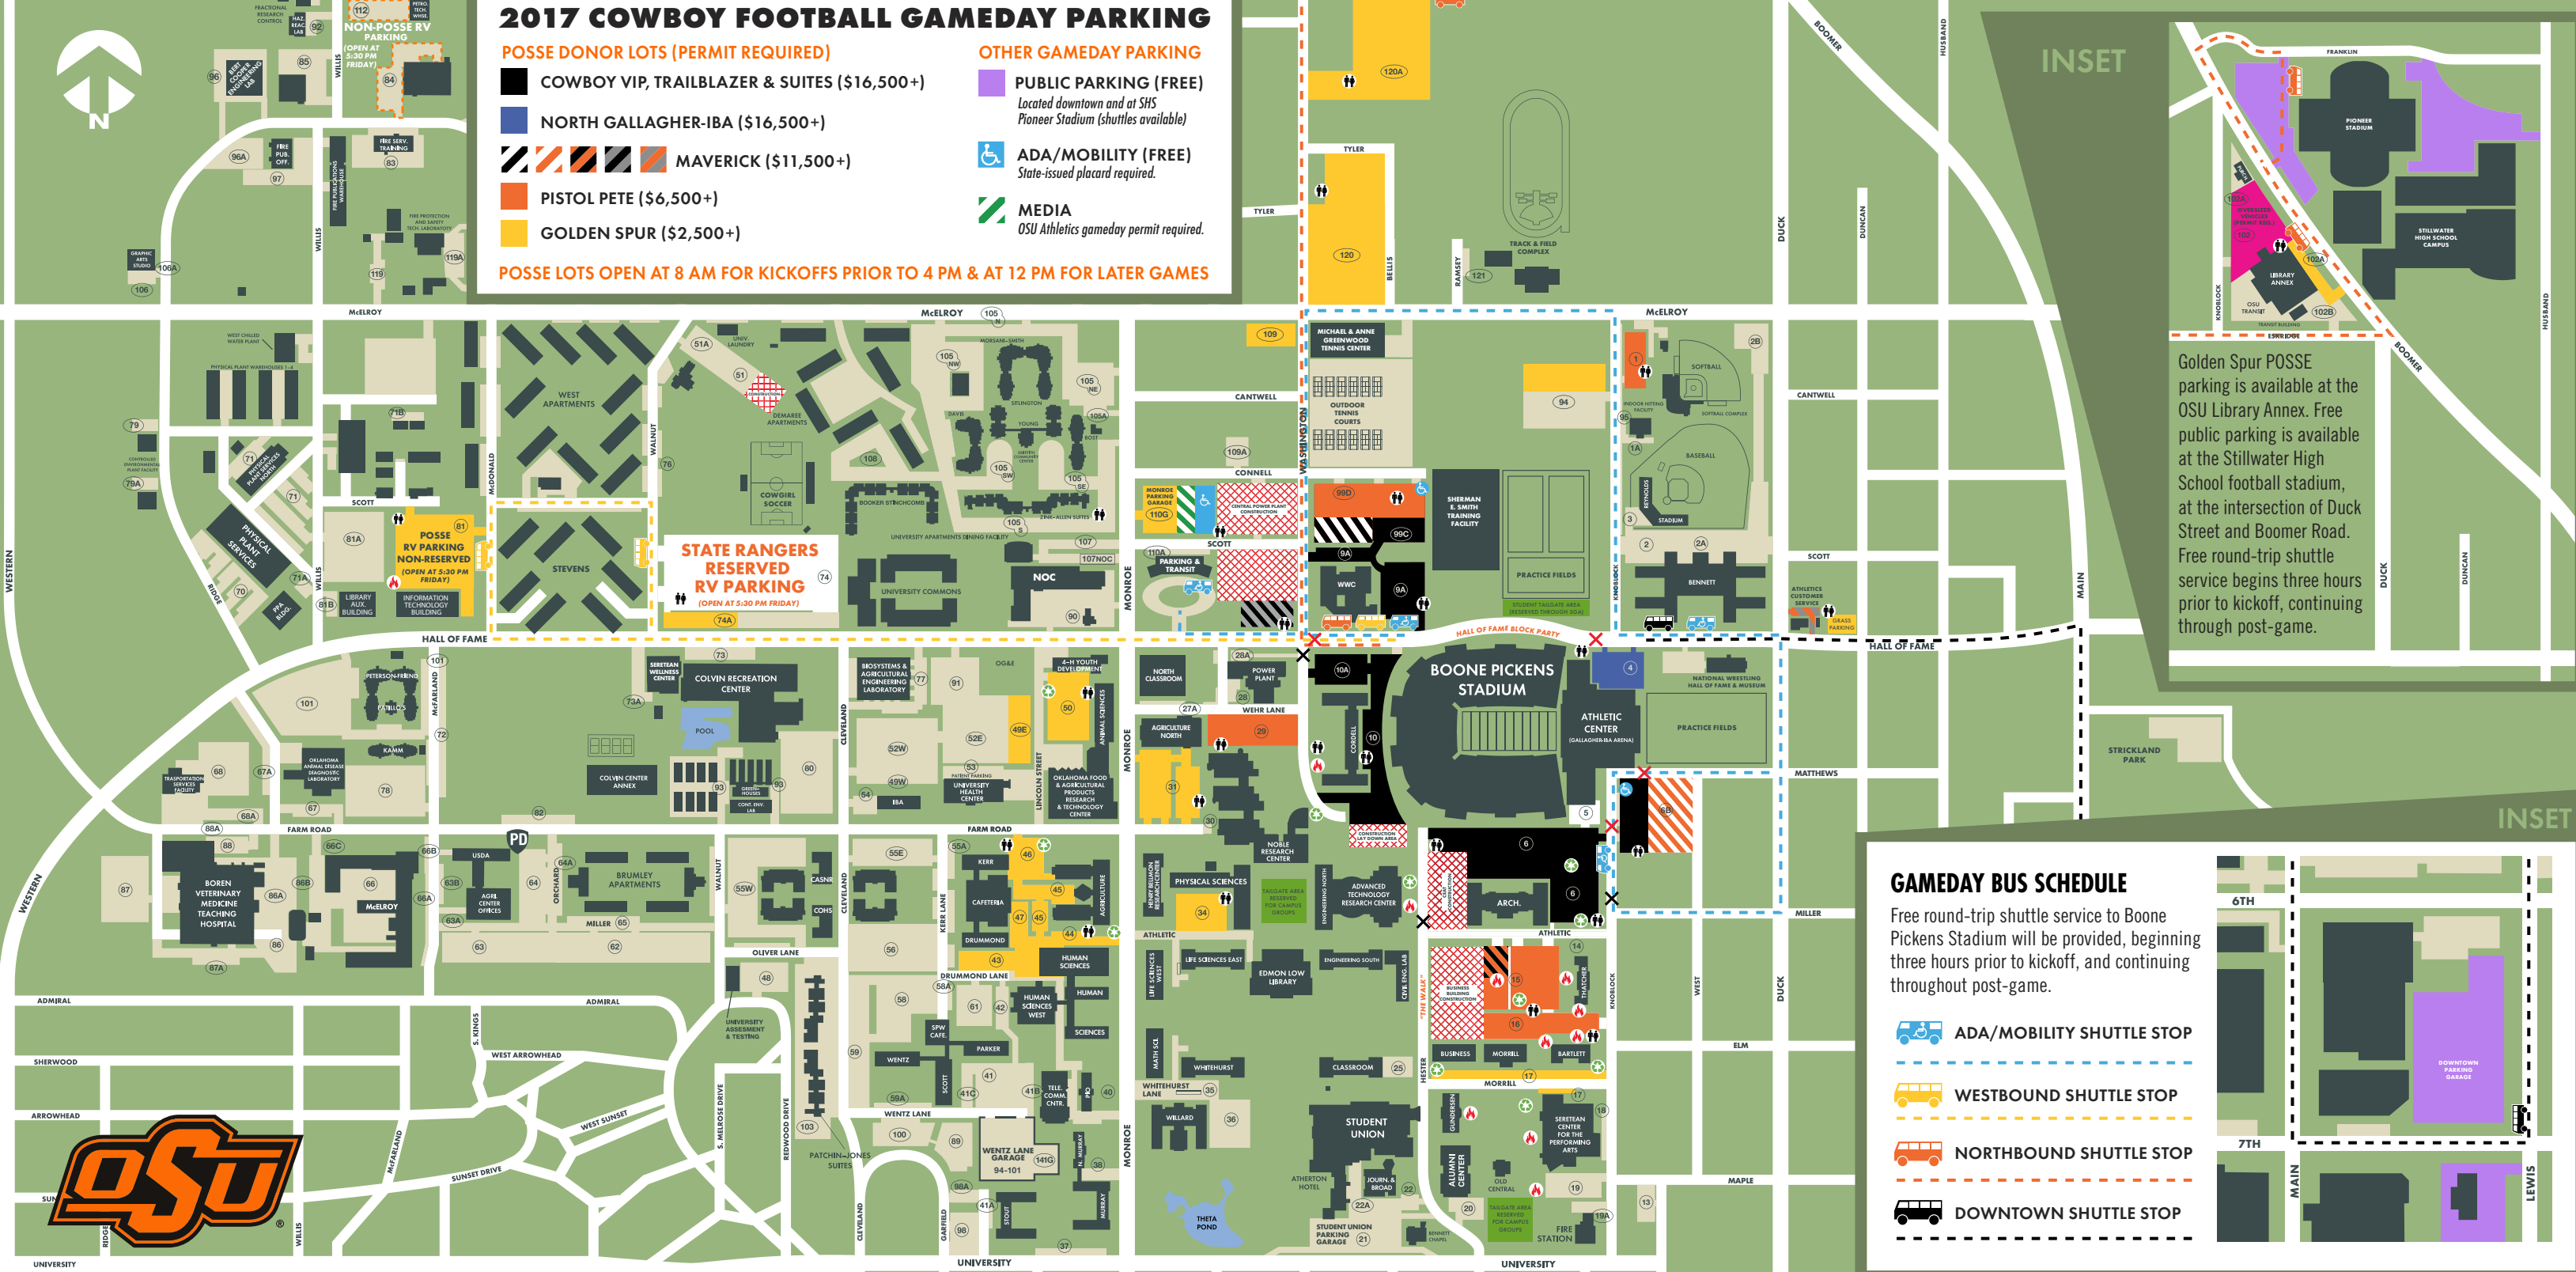

2017 COWBOY FOOTBALL GAMEDAY PARKING

POSSE DONOR LOTS (PERMIT REQUIRED)

-  COWBOY VIP, TRAILBLAZER & SUITES (\$16,500+)
-  NORTH GALLAGHER-IBA (\$16,500+)
-  MAVERICK (\$11,500+)
-  PISTOL PETE (\$6,500+)
-  GOLDEN SPUR (\$2,500+)

OTHER GAMEDAY PARKING

-  PUBLIC PARKING (FREE)
Located downtown and at SHS Pioneer Stadium (shuttles available)
-  ADA/MOBILITY (FREE)
State-issued placard required.
-  MEDIA
OSU Athletics gameday permit required.

POSSE LOTS OPEN AT 8 AM FOR KICKOFFS PRIOR TO 4 PM & AT 12 PM FOR LATER GAMES

Golden Spur POSSE parking is available at the OSU Library Annex. Free public parking is available at the Stillwater High School football stadium, at the intersection of Duck Street and Boomer Road. Free round-trip shuttle service begins three hours prior to kickoff, continuing through post-game.

GAMEDAY BUS SCHEDULE

Free round-trip shuttle service to Boone Pickens Stadium will be provided, beginning three hours prior to kickoff, and continuing throughout post-game.

-  ADA/MOBILITY SHUTTLE STOP
-  WESTBOUND SHUTTLE STOP
-  NORTHBOUND SHUTTLE STOP
-  DOWNTOWN SHUTTLE STOP