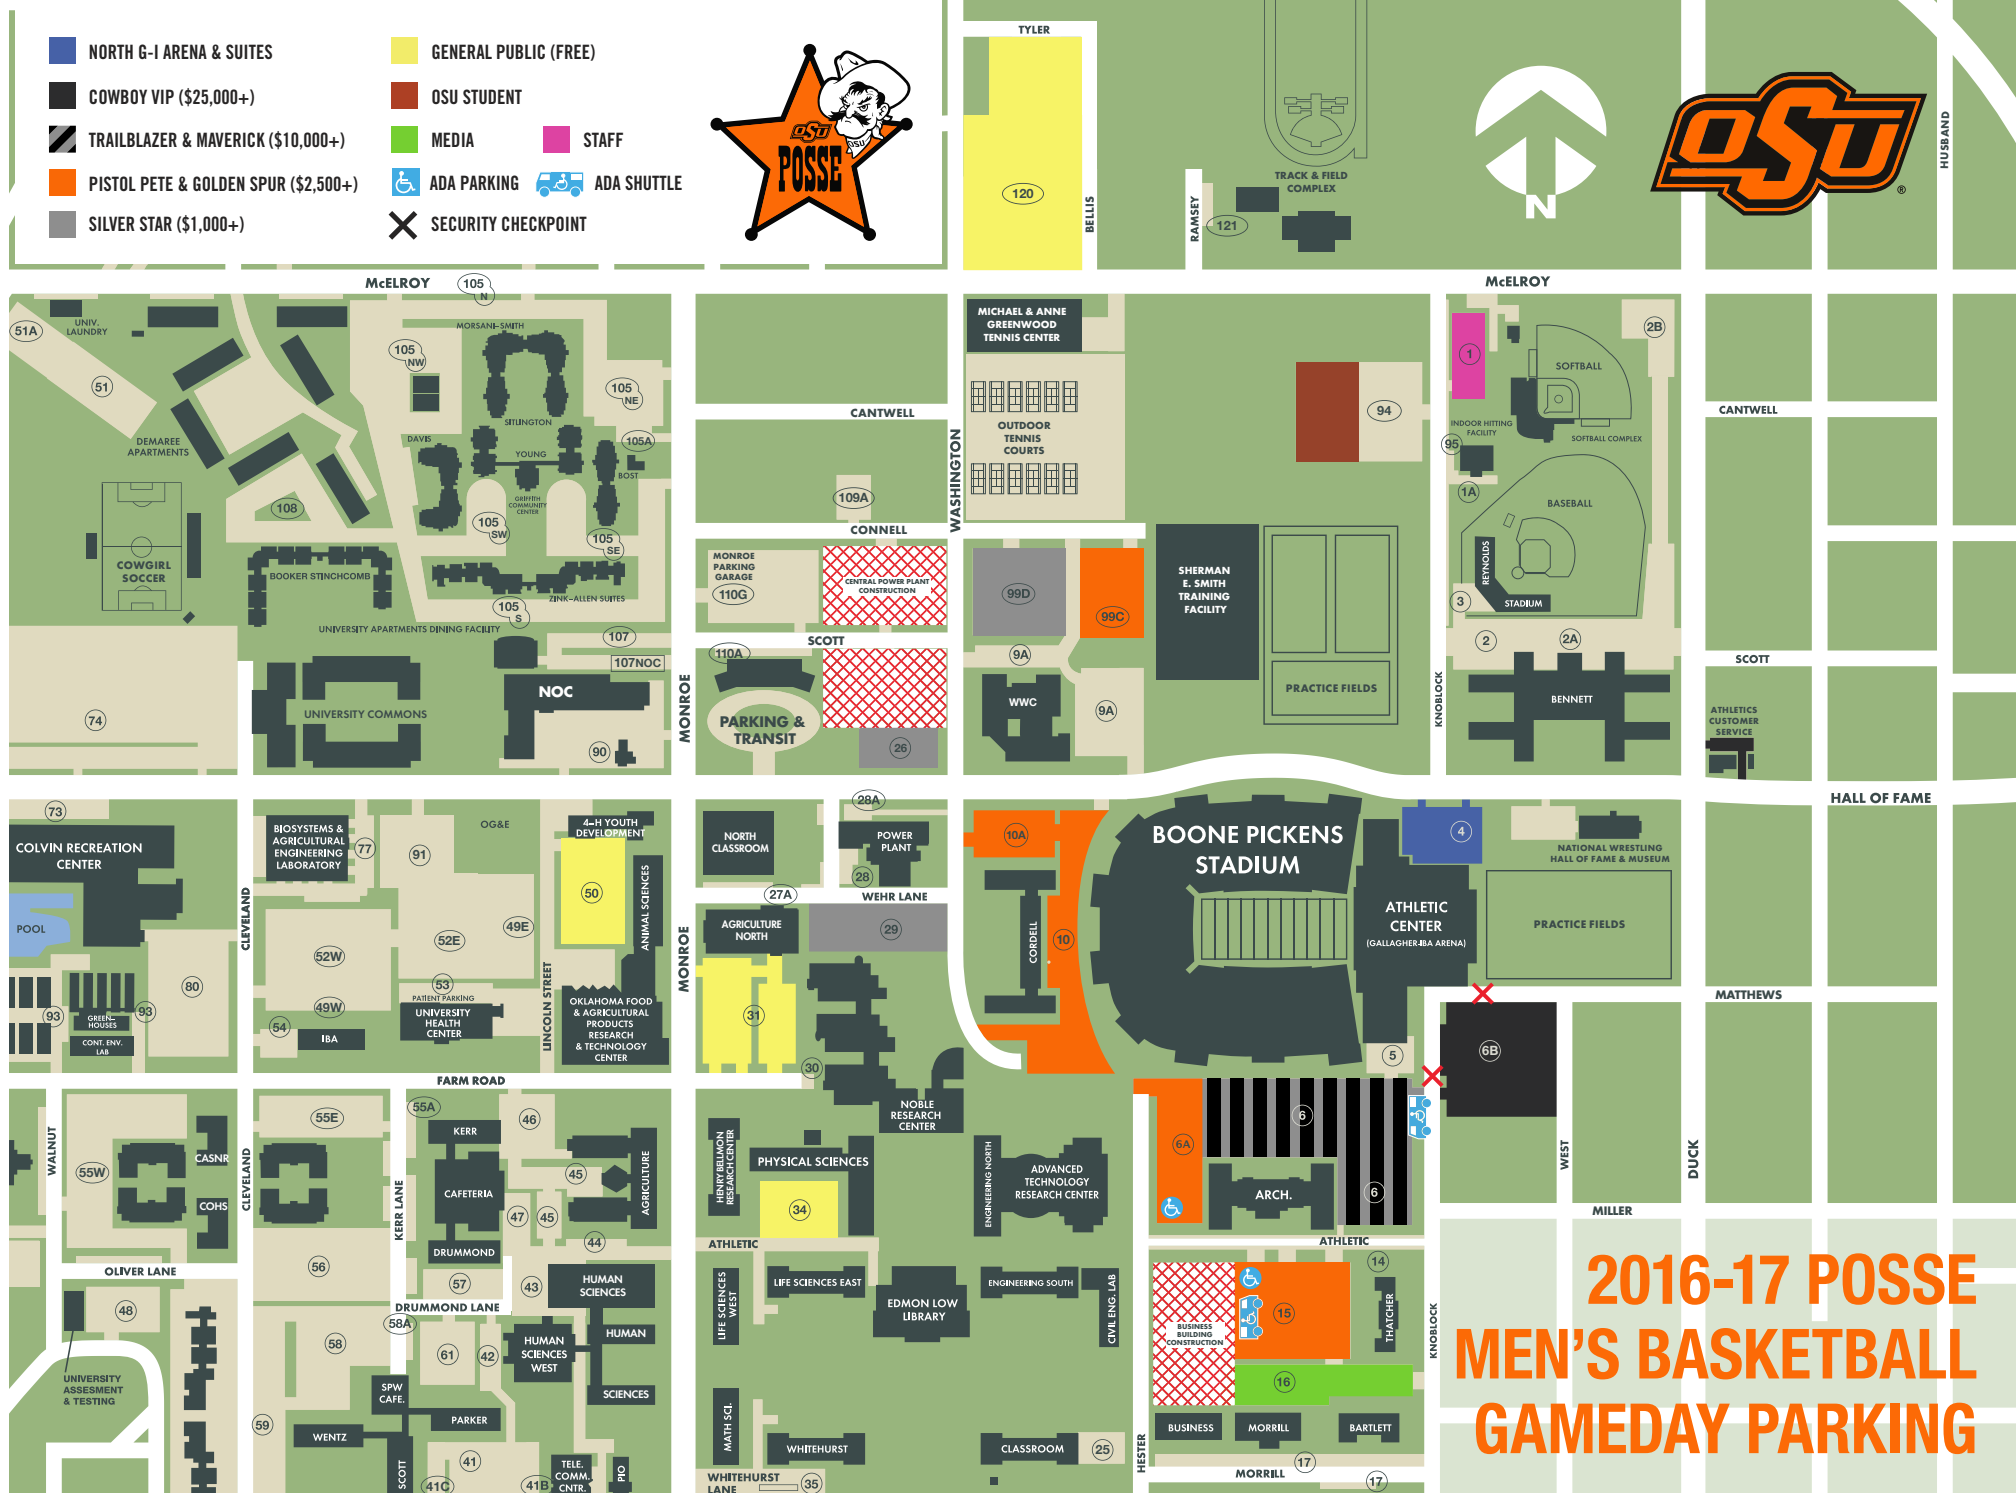

PARKING ETIQUETTE

Please do not save parking spaces for tailgate partners or set up tables, chairs or cookers in parking spaces next to you. For safety purposes, tailgating items cannot block driving lanes. No outside vendors unless pre-approved by Cowboy Sports Properties at 405-744-3480.

REPLACEMENT PASSES

If lost or stolen, replacement parking passes can be obtained by calling the POSSE office at 405-744-7301. Replacement passes take precedence over original passes, which will be voided. **A $150 replacement fee will be charged for each book of replacement passes.** Payment must be received at time of request.

PUBLIC HANDICAP ACCESSIBLE PARKING

Public handicap accessible parking is located south of the Donald W. Reynolds Architecture Building, off Athletic Avenue (see map). A shuttle is provided beginning one hour prior to tip-off for Men's Basketball with continued service during and after the game. **The holder of the state-issued handicap parking permit must be present in the vehicle upon entry.**

GENERAL PUBLIC PARKING

Additional on-campus parking is also available to the public on a first-come, first-serve basis. Please observe OSU campus parking restrictions weekdays from 8 am to 5 pm. The campus map may be viewed online at www.parking.okstate.edu.

2016-17 POSSE MEN'S BASKETBALL GAMEDAY PARKING