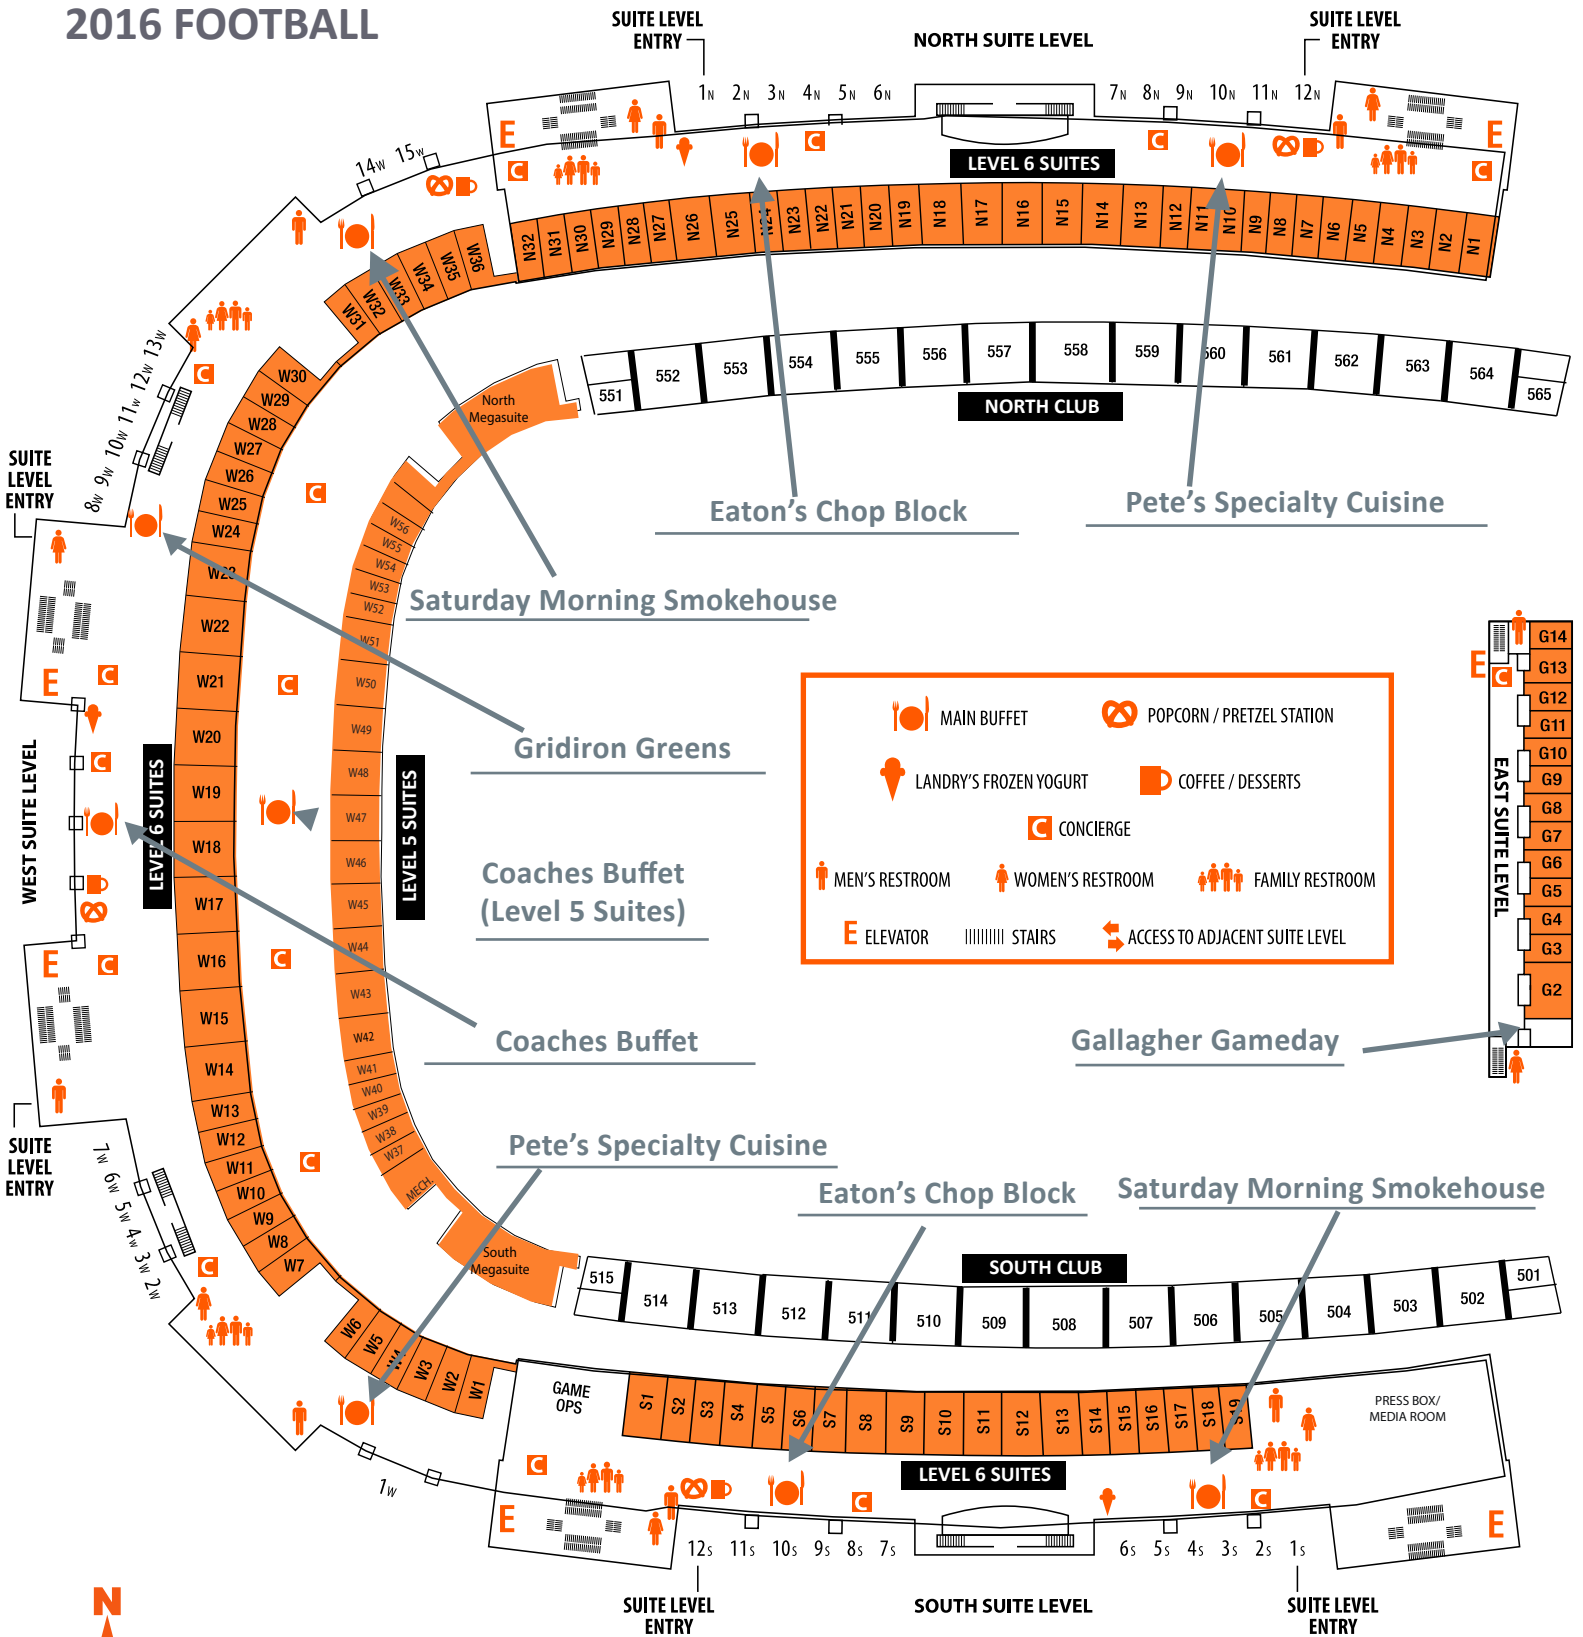

SUITE LEVEL FOOD SERVICE MAP

2016 FOOTBALL

	MAIN BUFFET		POPCORN / PRETZEL STATION
	LANDRY'S FROZEN YOGURT		COFFEE / DESSERTS
	CONCIERGE		
	MEN'S RESTROOM		WOMEN'S RESTROOM
			FAMILY RESTROOM
	ELEVATOR		STAIRS
			ACCESS TO ADJACENT SUITE LEVEL