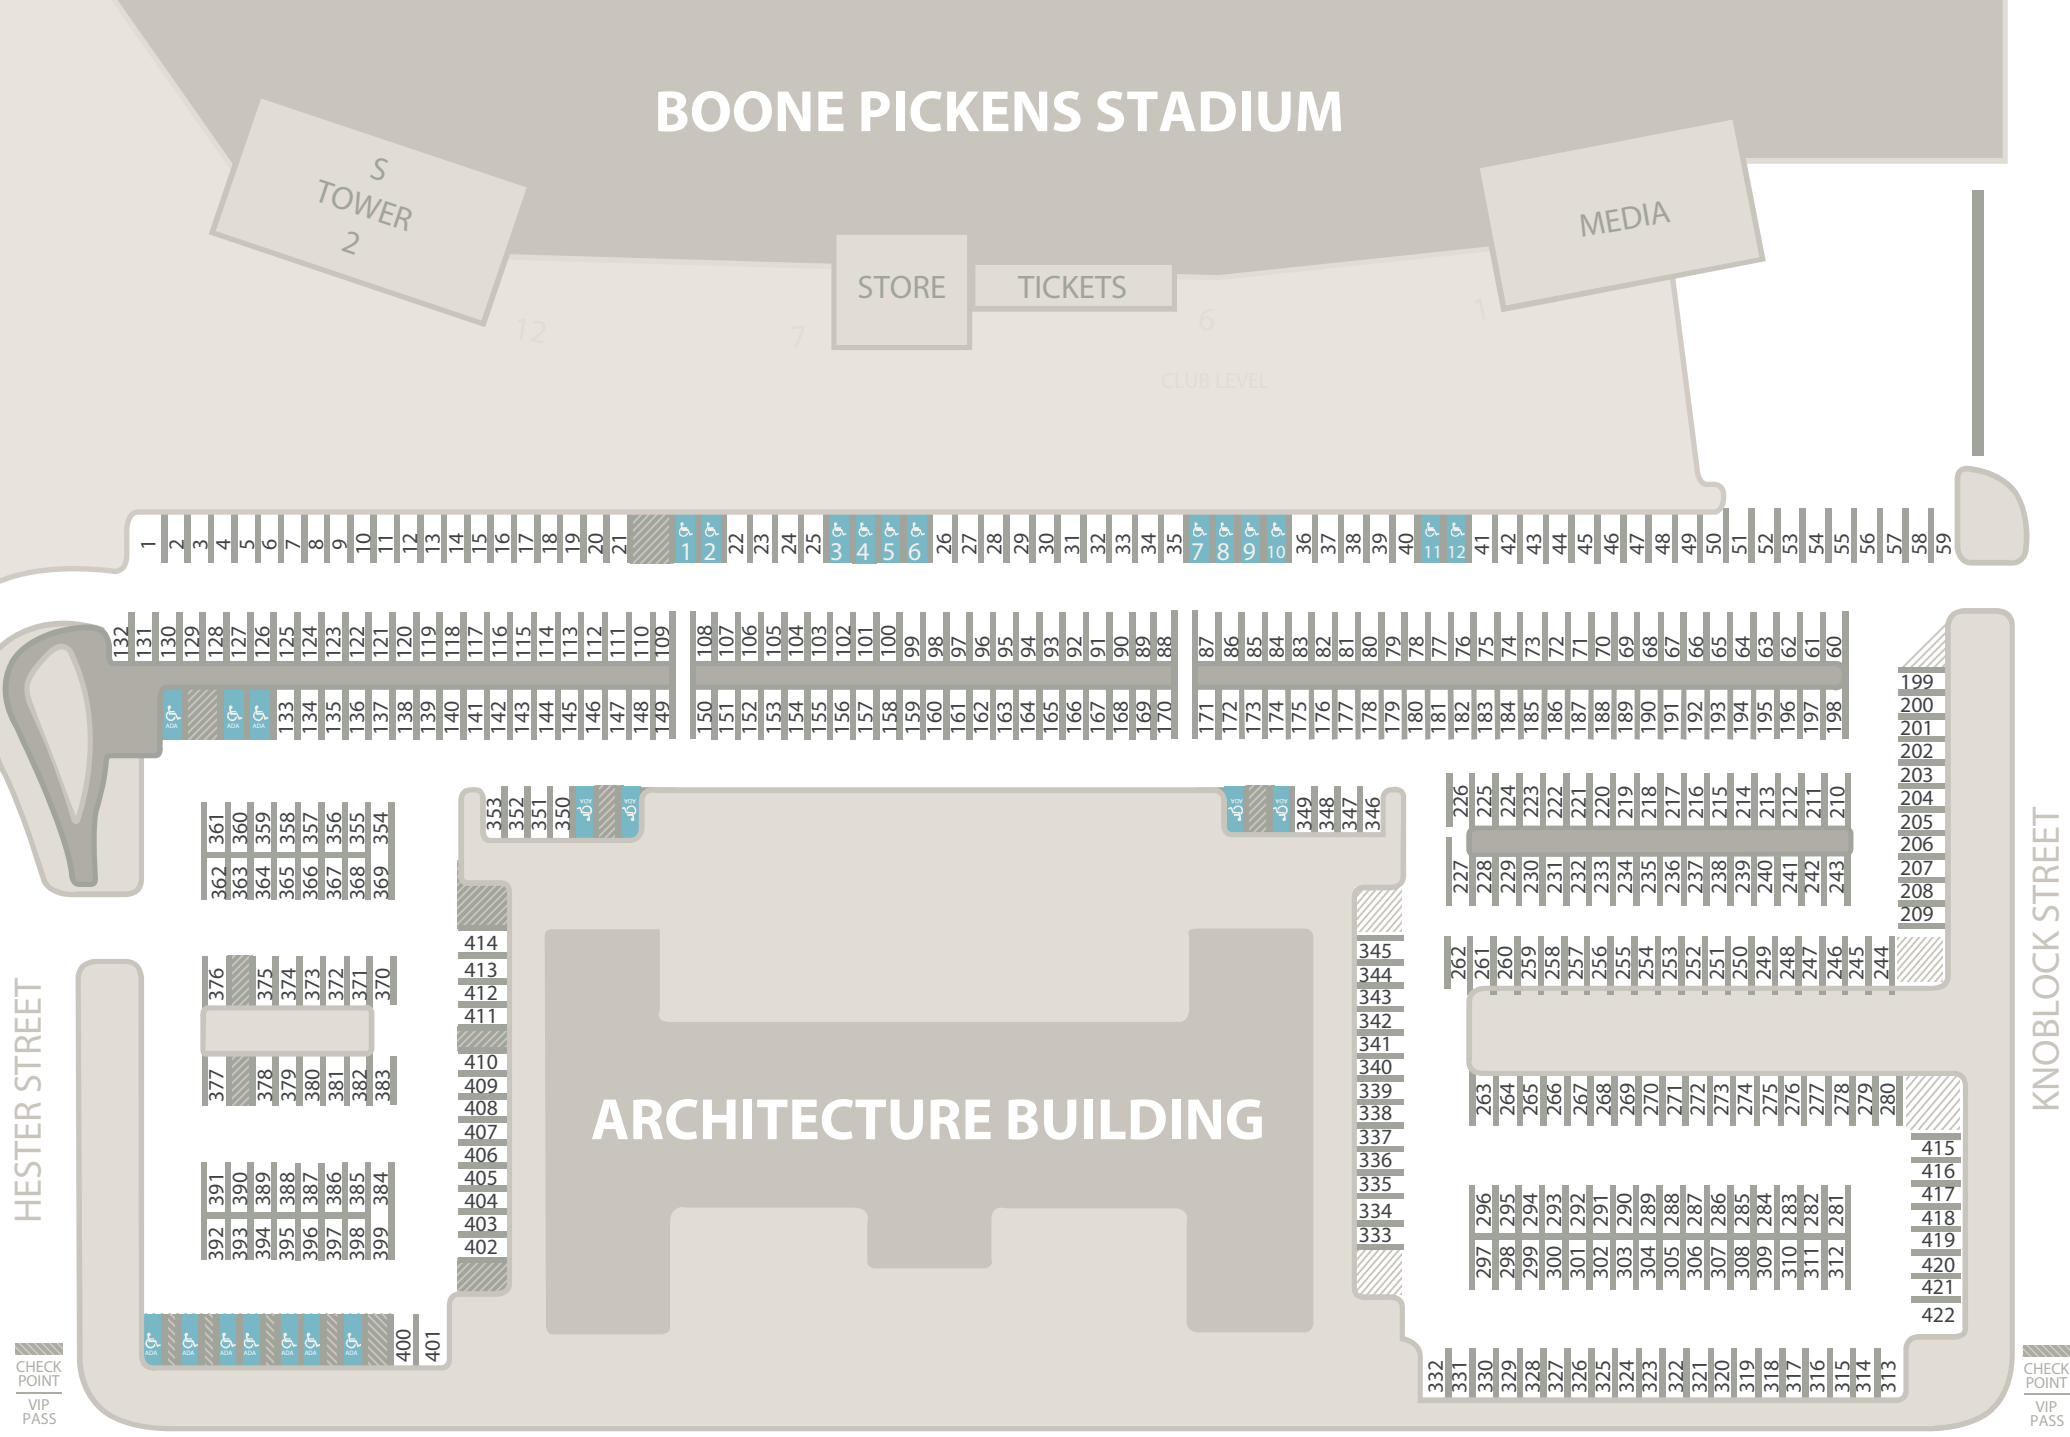

BOONE PICKENS STADIUM

2016

SOUTH VIP PARKING LOT

ATHLETIC AVENUE

405-744-7301 / 877-28-POSSE / www.okstateposse.com / posse@okstate.edu