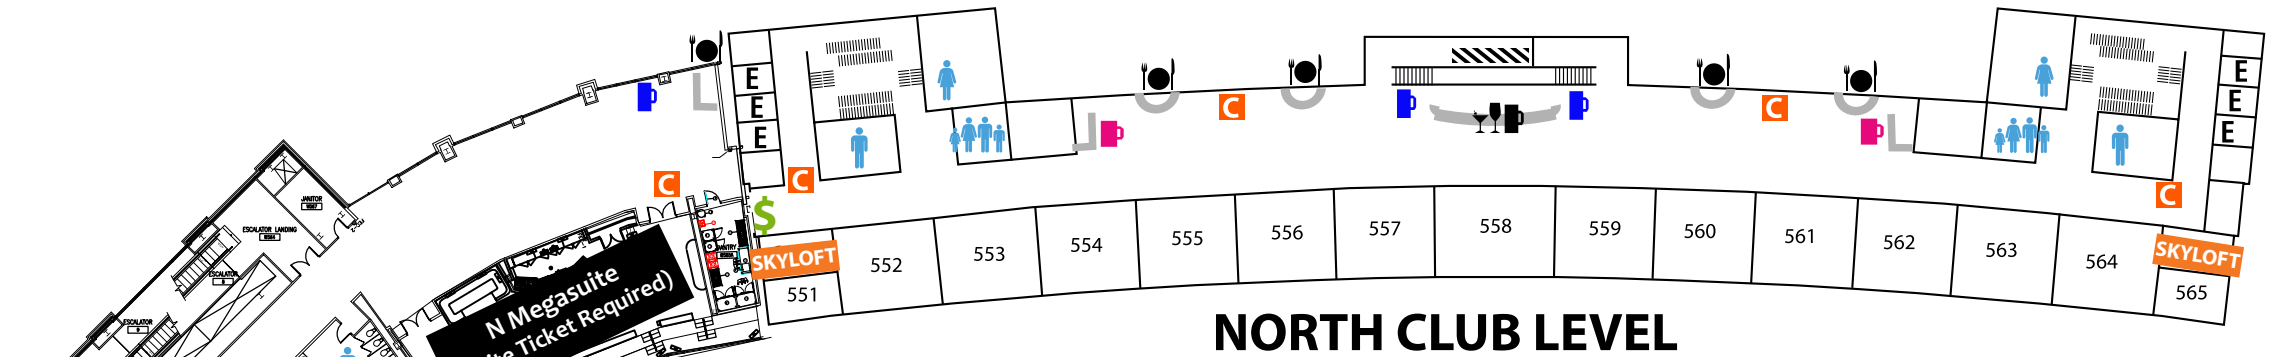

Express Personnel Club Level

| | | | | |
|-------------------|------------------|-----------------|----------------------------------|---------------|
| E ELEVATOR | STAIRS | //// ESCALATOR | C CONCIERGE | \$ ATM |
| BAR | BEER STATION | SERVING AREA | COFFEE/HOT CHOCOLATE/CONCESSIONS | |
| MEN'S RESTROOM | WOMEN'S RESTROOM | FAMILY RESTROOM | | |