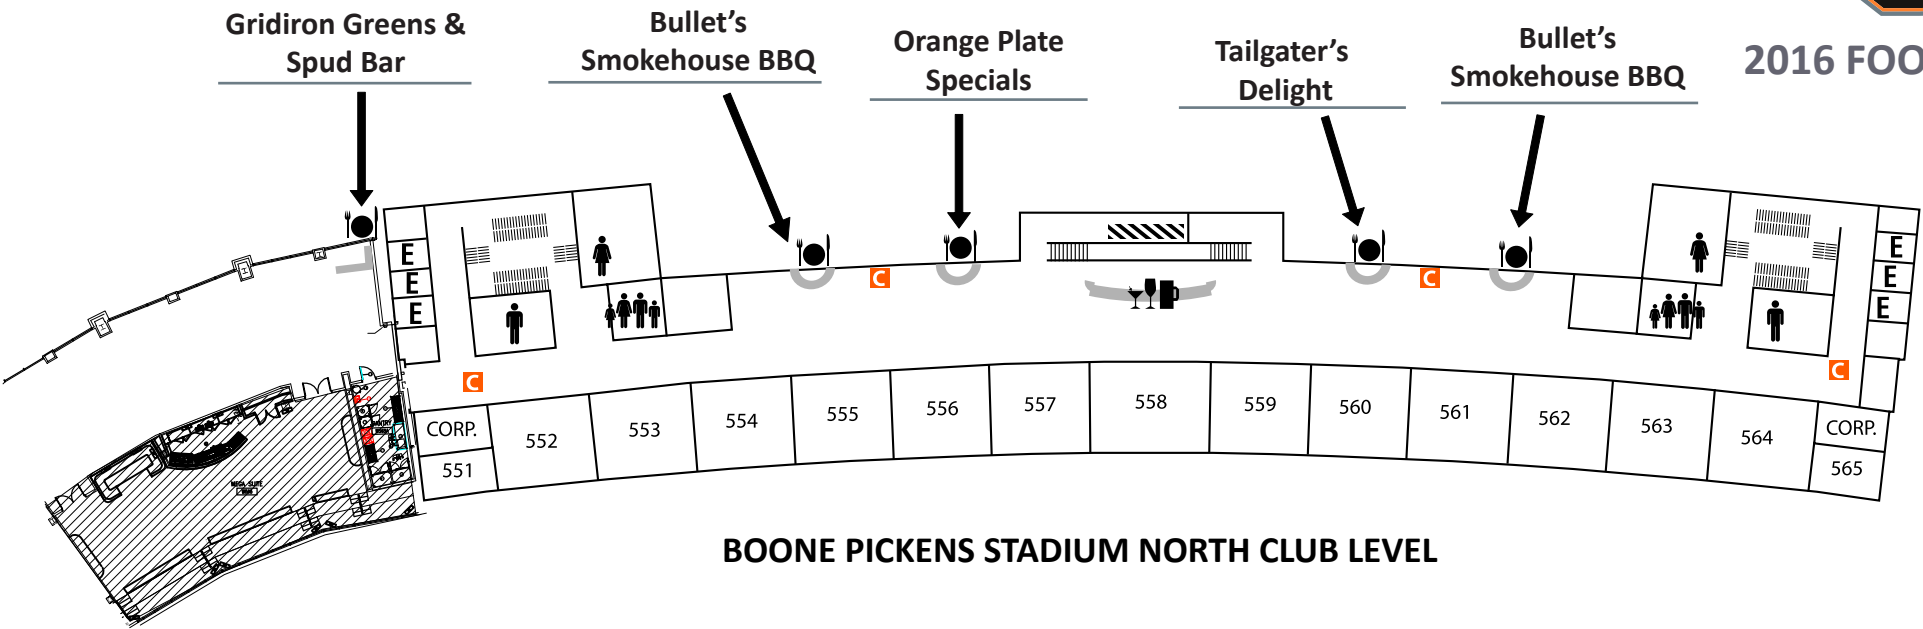

CLUB LEVEL FOOD SERVICE MAP

2016 FOOTBALL

BOONE PICKENS STADIUM NORTH CLUB LEVEL

N E W S

E ELEVATOR
 STAIRS
 ESCALATOR
 C CONCIERGE
 BAR
 SERVING AREA
 MEN'S RESTROOM
 WOMEN'S RESTROOM
 FAMILY RESTROOM

BOONE PICKENS STADIUM SOUTH CLUB LEVEL

Gridiron Greens & Spud Bar
 Bullet's Smokehouse BBQ
 Orange Plate Specials
 Tailgater's Delight
 Bullet's Smokehouse BBQ