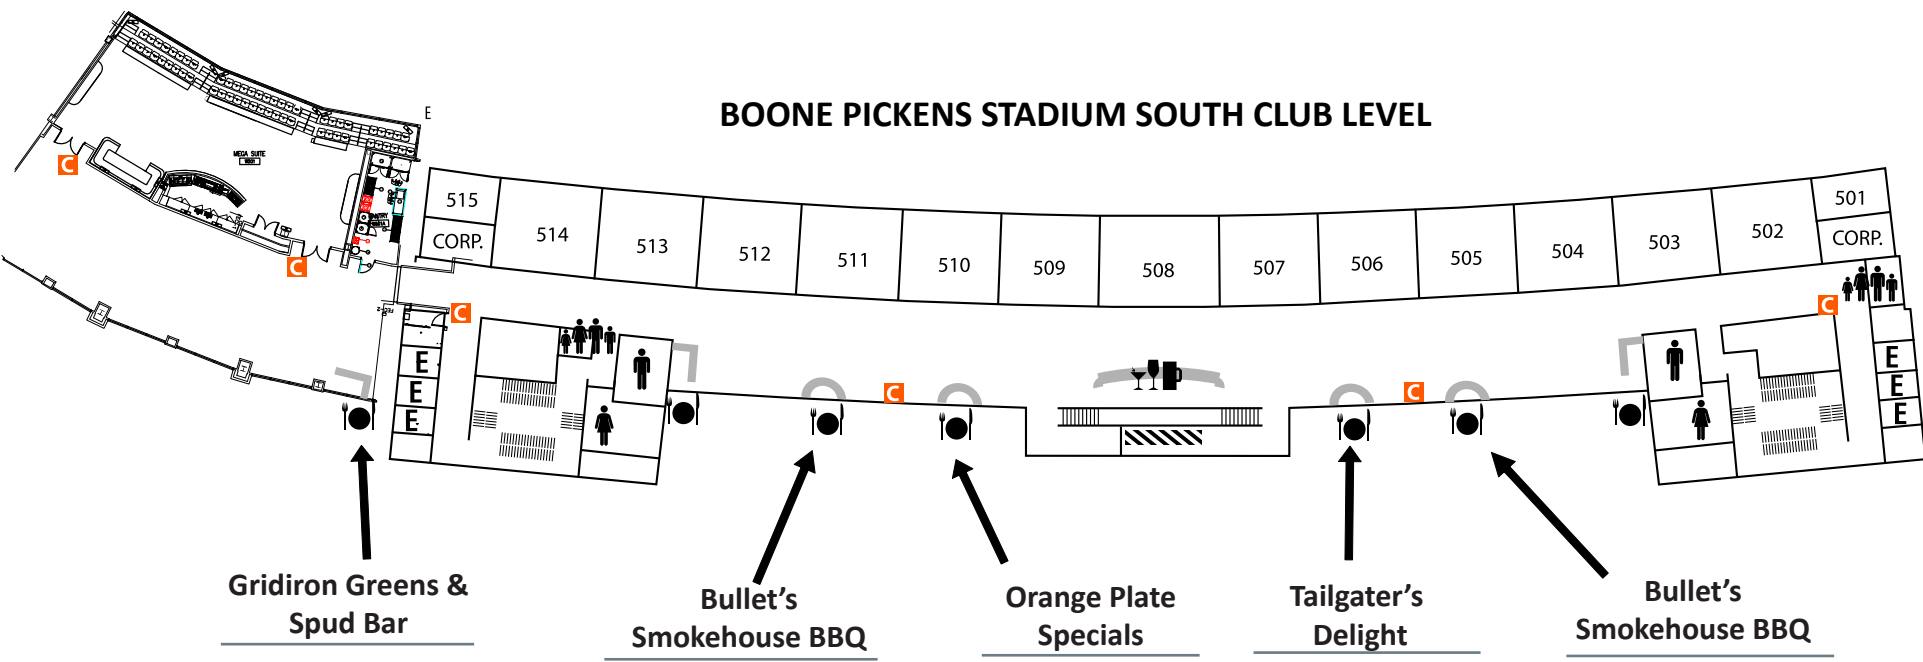

CLUB LEVEL FOOD SERVICE MAP

2016 FOOTBALL

BOONE PICKENS STADIUM NORTH CLUB LEVEL

N E W S

E ELEVATOR
 STAIRS
 ESCALATOR
 C CONCIERGE
 BAR
 SERVING AREA
 MEN'S RESTROOM
 WOMEN'S RESTROOM
 FAMILY RESTROOM

BOONE PICKENS STADIUM SOUTH CLUB LEVEL

Gridiron Greens & Spud Bar
 Bullet's Smokehouse BBQ
 Orange Plate Specials
 Tailgater's Delight
 Bullet's Smokehouse BBQ