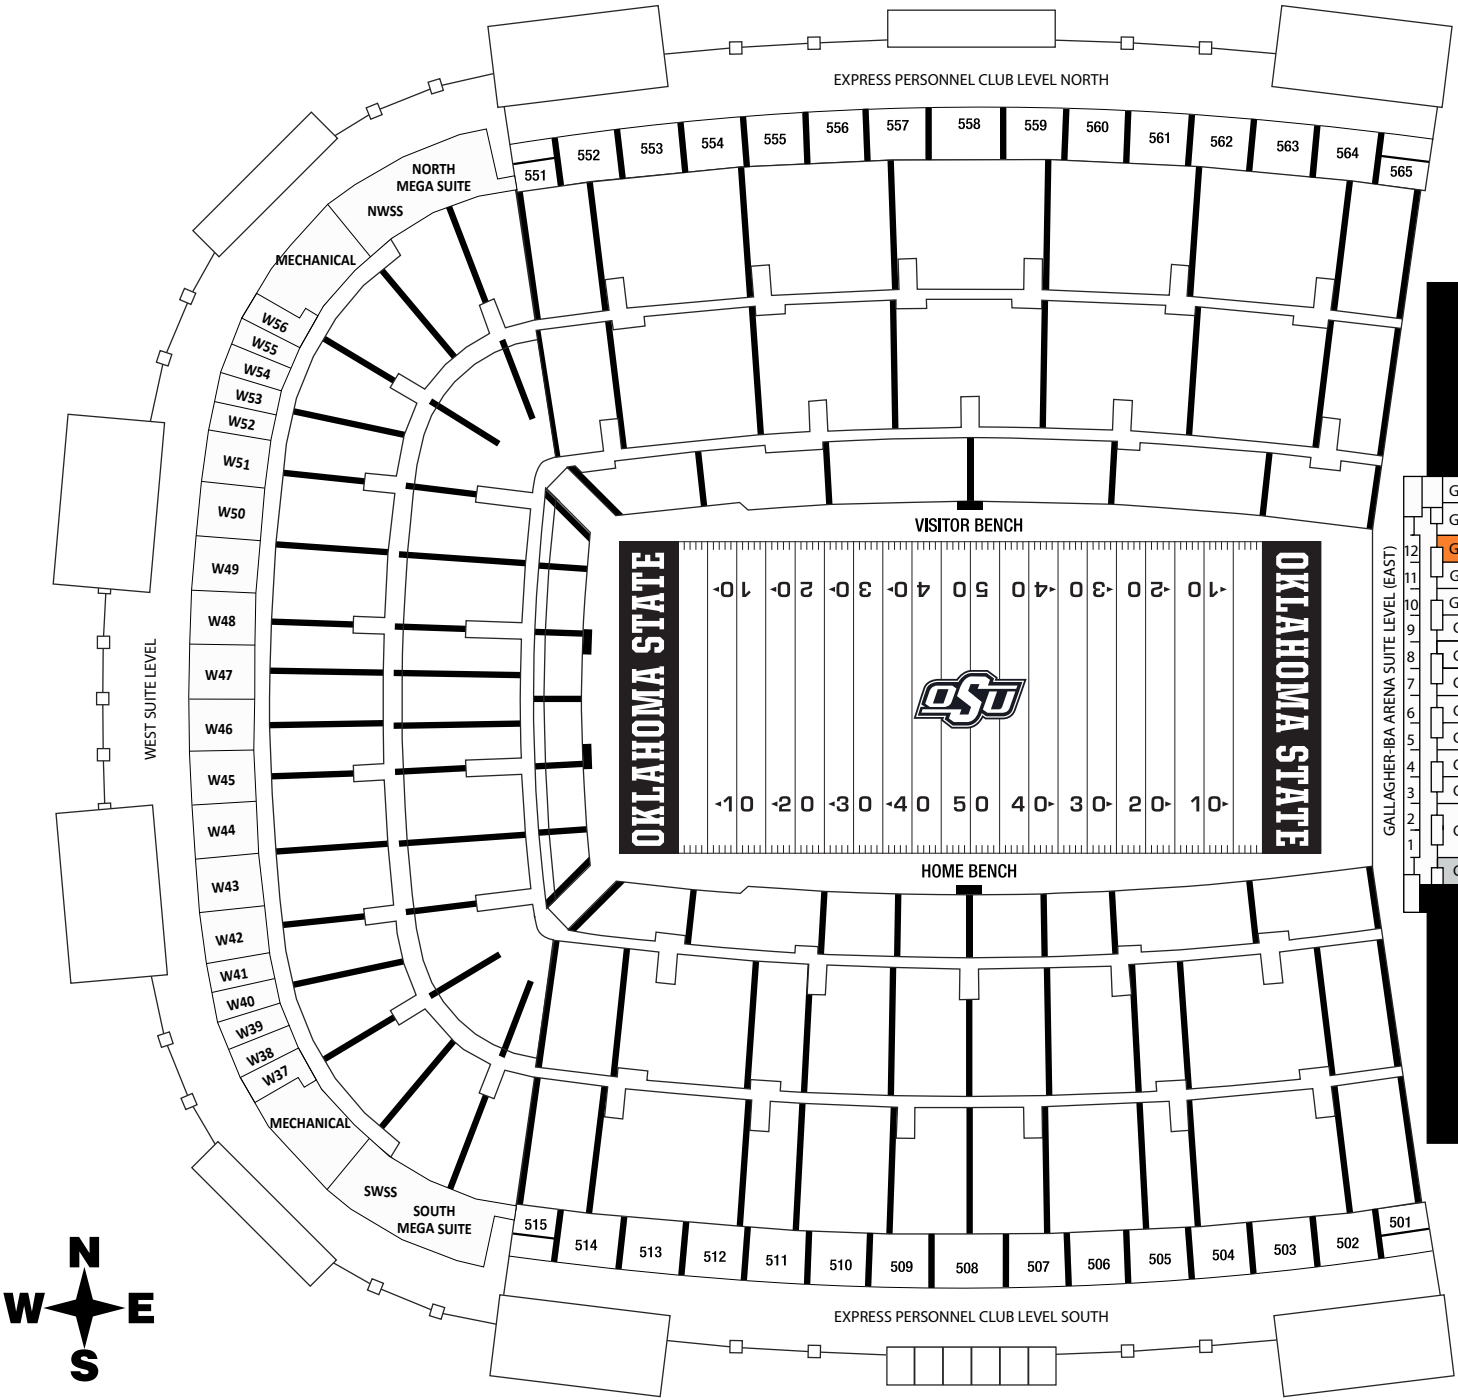

BOONE PICKENS STADIUM SUITES

LEVEL 6

- SOLD/RESERVED
- AVAILABLE

AS OF AUGUST 25, 2016

BOONE PICKENS STADIUM SUITES

LEVEL 5

- SOLD/RESERVED
- AVAILABLE

AS OF AUGUST 25, 2016