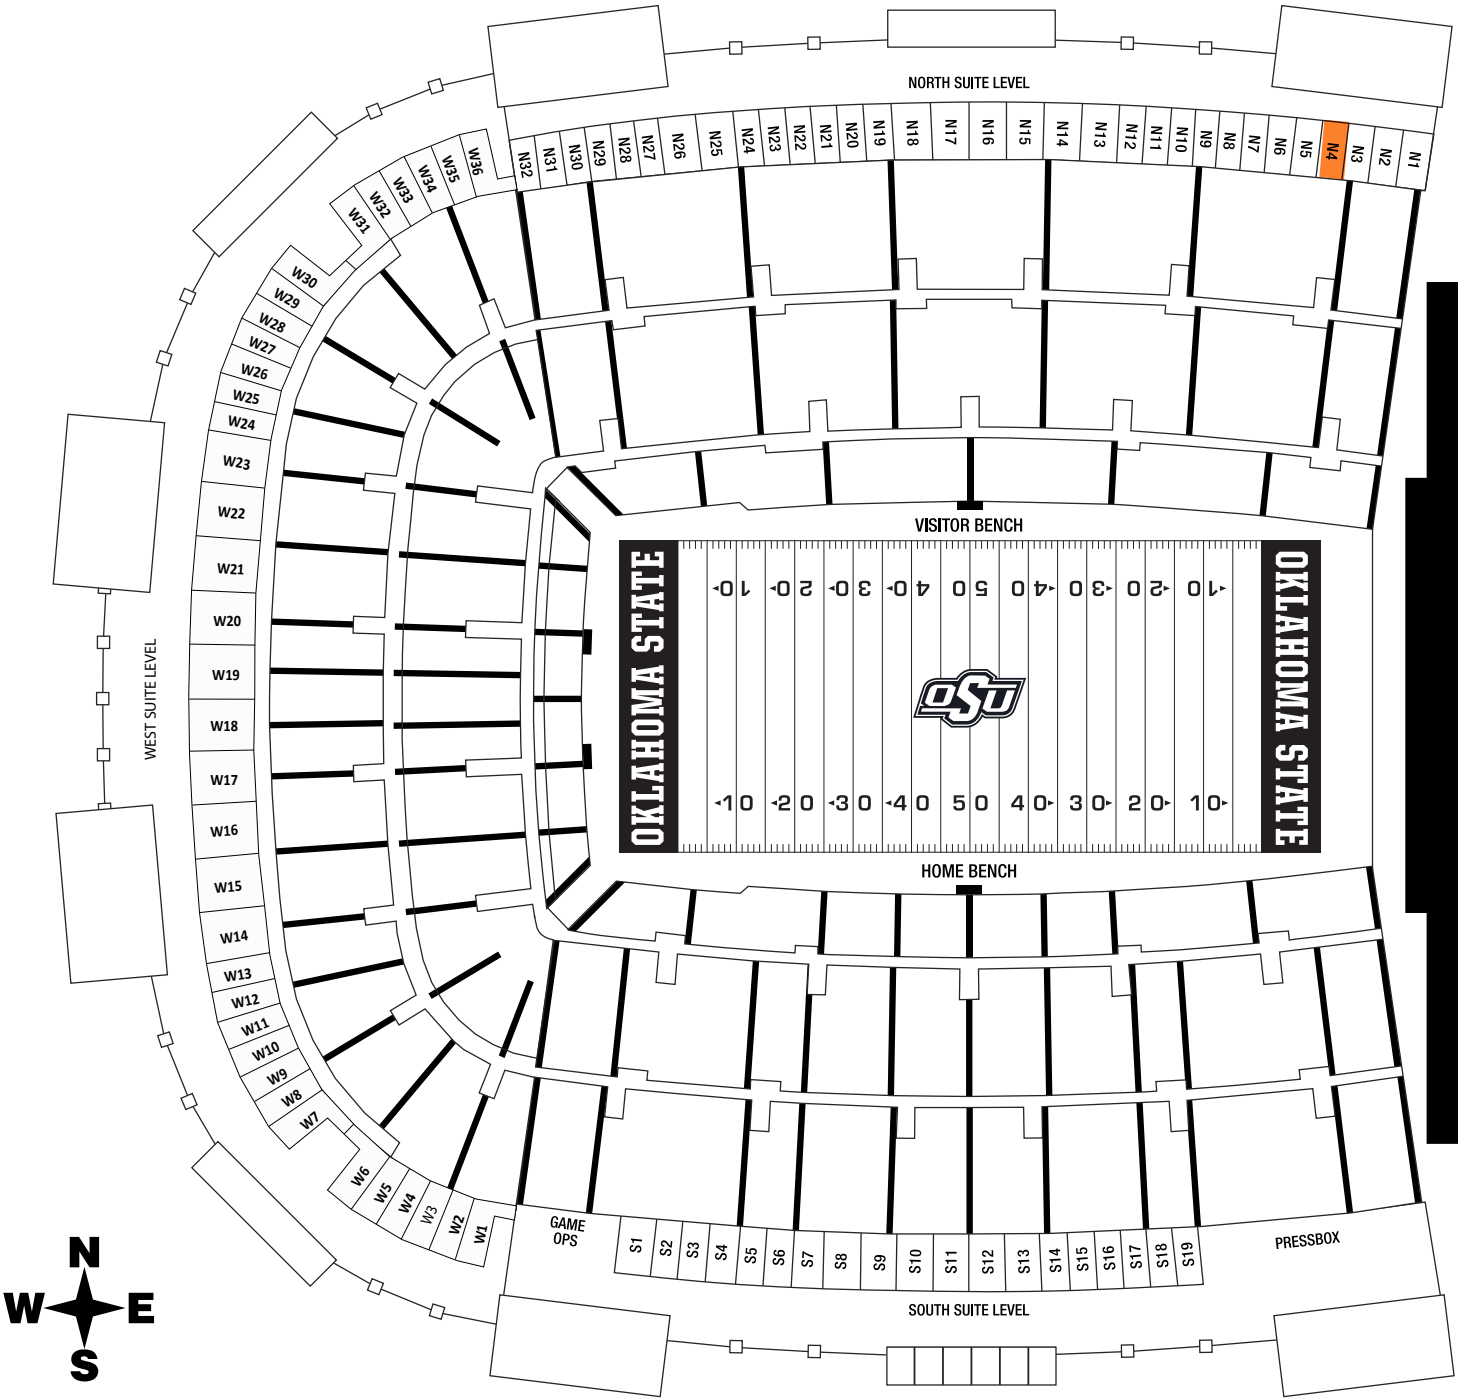

BOONE PICKENS STADIUM SUITES

LEVEL 6

- SOLD/RESERVED
- AVAILABLE

AS OF AUGUST 25, 2016

BOONE PICKENS STADIUM SUITES

LEVEL 5

- SOLD/RESERVED
- AVAILABLE

AS OF AUGUST 25, 2016