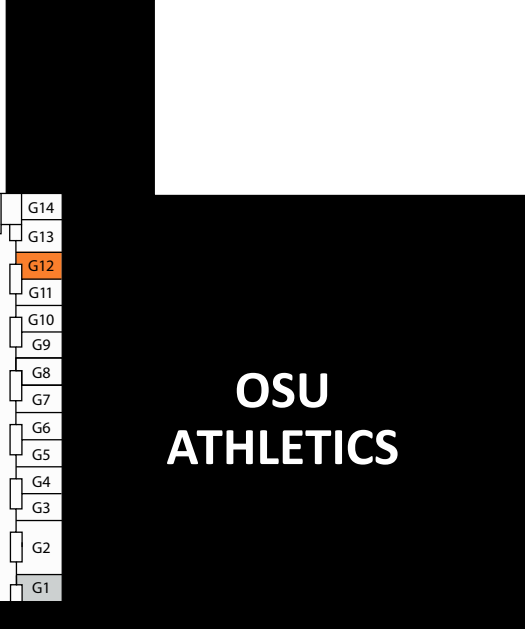

BOONE PICKENS STADIUM SUITES

LEVEL 6

- SOLD/RESERVED
- AVAILABLE

AS OF AUGUST 25, 2016

BOONE PICKENS STADIUM SUITES

LEVEL 5

- SOLD/RESERVED
- AVAILABLE

AS OF AUGUST 25, 2016